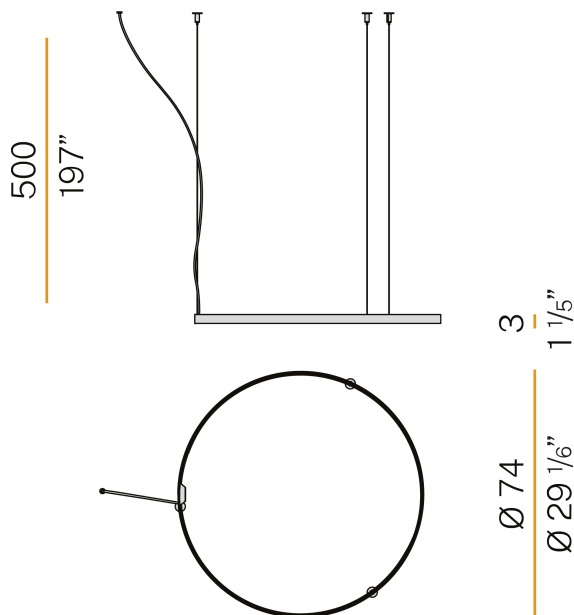

PANZERI

Zero Round

24V DC 24V

M153U01.075.0410

● white

Spec sheet

CODE	M153U01.075.0410
SYSTEM POWER CONSUMPTION	36W
EFFICACY	84.97lm/W
LIGHT SOURCE	LED
LIGHT SOURCE LIFETIME	L70 (B50) 60.000h
COLOUR TEMPERATURE	3000K Ra>90
LIGHT DISTRIBUTION	diffused
POWER SUPPLY	24V DC
ELECTRICAL CONFIGURATION	24V
DRIVER	remote not included
NOMINAL LUMINOUS FLUX	4252lm
DELIVERED LUMEN OUTPUT	3059lm
EFFICIENCY	71.9%
WEIGHT	2,47 lbs
PROTECTION DEGREE	IP20
COLOUR TOLLERANCES	SDCM 3
PACKING DIMENSIONS	57,1 x 57,1 x 28,4 in

Single or multiple pendant lighting fixture for interiors, with direct and indirect light emission.

Bended extruded aluminium structure in white, black, bronze, mat brass or titanium polyacrylic paint.

Extruded polycarbonate diffuser with opaline finish

Technical drawing

Polar diagram

cd/klm
 — C0 - C180 - - - C90 - C270