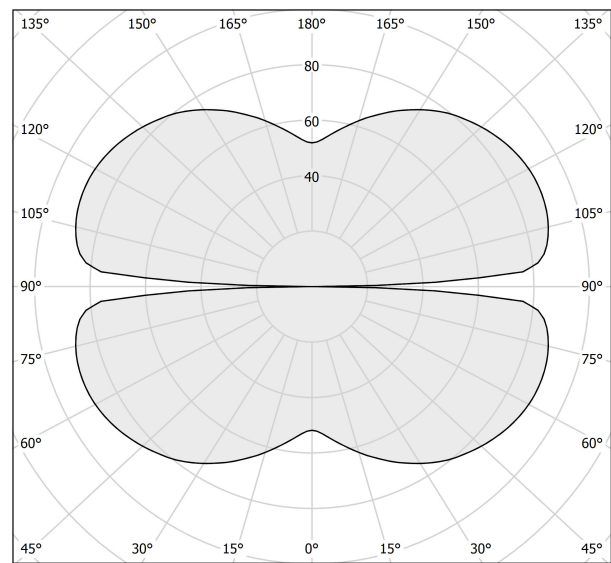

PANZERI

Zero Round

24V DC 24V

M153U01.075.0410

● white

Spec sheet

CODE	M153U01.075.0410
SYSTEM POWER CONSUMPTION	36W
EFFICACY	84.97lm/W
LIGHT SOURCE	LED
LIGHT SOURCE LIFETIME	L70 (B50) 60.000h
COLOUR TEMPERATURE	3000K Ra>90
LIGHT DISTRIBUTION	diffused
POWER SUPPLY	24V DC
ELECTRICAL CONFIGURATION	24V
DRIVER	remote not included
NOMINAL LUMINOUS FLUX	4252lm
DELIVERED LUMEN OUTPUT	3059lm
EFFICIENCY	71.9%
WEIGHT	1,12 Kg
PROTECTION DEGREE	IP20
COLOUR TOLLERANCES	SDCM 3
PACKING DIMENSIONS	145,0 x 145,0 x 72,0 cm

Extruded polycarbonate diffuser with opaline finish.

Suspension kit with griplocks and 5m (196,9") long steel cables.

5m (196,9") long power cable in transparent PVC.

Provided without power canopy.

Technical drawing

Polar diagram

cd/klm
— C0 - C180 - - - C90 - C270