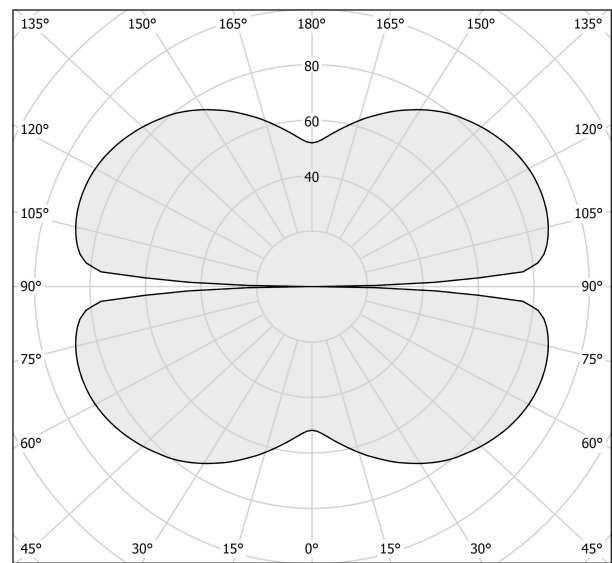

PANZERI

Zero Round

24V DC 24V

M153U01.075.0410

● white

Spec sheet

CODE	M153U01.075.0410
SYSTEM POWER CONSUMPTION	36W
EFFICACY	84.97lm/W
LIGHT SOURCE	LED
LIGHT SOURCE LIFETIME	L70 (B50) 60.000h
COLOUR TEMPERATURE	3000K Ra>90
LIGHT DISTRIBUTION	diffused
POWER SUPPLY	24V DC
ELECTRICAL CONFIGURATION	24V
DRIVER	remote not included
NOMINAL LUMINOUS FLUX	4252lm
DELIVERED LUMEN OUTPUT	3059lm
EFFICIENCY	71.9%
WEIGHT	2,47 lbs
PROTECTION DEGREE	IP20
COLOUR TOLLERANCES	SDCM 3
PACKING DIMENSIONS	57,1 x 57,1 x 28,4 in

Extruded polycarbonate diffuser with opaline finish

Technical drawing

Polar diagram

cd/klm
 — C0 - C180 - - - C90 - C270