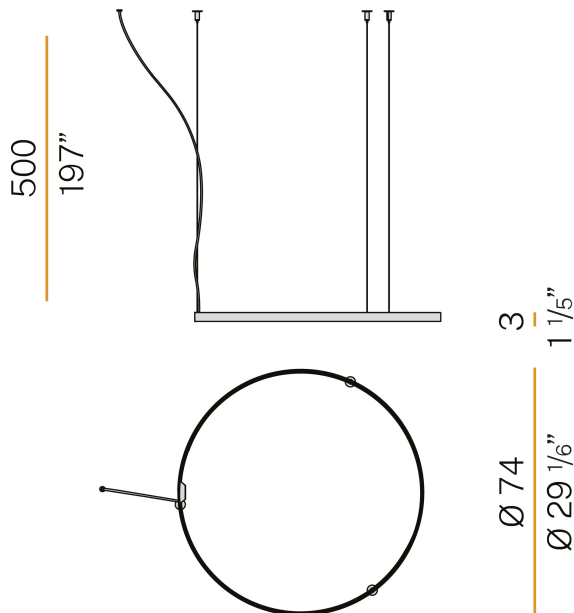

PANZERI

Zero Round

24V DC 24V

M153U01.075.0410

● white

Spec sheet

CODE	M153U01.075.0410
SYSTEM POWER CONSUMPTION	36W
EFFICACY	84.97lm/W
LIGHT SOURCE	LED
LIGHT SOURCE LIFETIME	L70 (B50) 60.000h
COLOUR TEMPERATURE	3000K Ra>90
LIGHT DISTRIBUTION	diffused
POWER SUPPLY	24V DC
ELECTRICAL CONFIGURATION	24V
DRIVER	remote not included
NOMINAL LUMINOUS FLUX	4252lm
DELIVERED LUMEN OUTPUT	3059lm
EFFICIENCY	71.9%
WEIGHT	2,47 lbs
PROTECTION DEGREE	IP20
COLOUR TOLLERANCES	SDCM 3
PACKING DIMENSIONS	57,1 x 57,1 x 28,4 in

Single or multiple pendant lighting fixture for interiors, with direct and indirect light emission.

Bended extruded aluminium structure in white, black, bronze, mat brass or titanium polyacrylic paint.

Extruded polycarbonate diffuser with opaline finish

Technical drawing

Polar diagram

cd/klm
 — C0 - C180 - - - C90 - C270