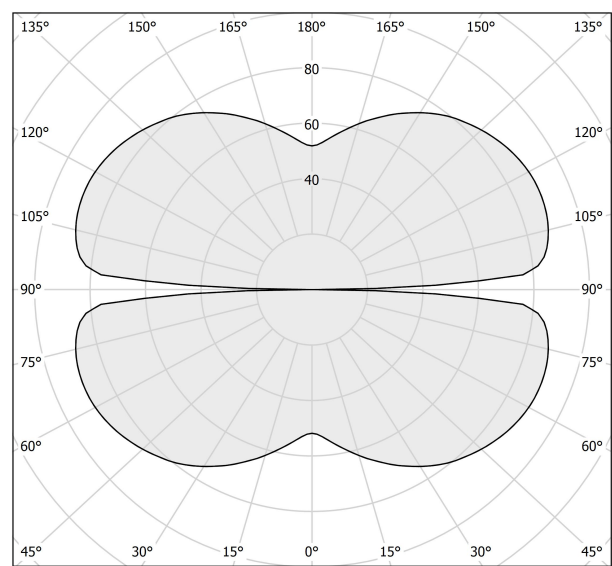

PANZERI

Zero Round

24V DC 24V

M153U01.075.0410

● white

Spec sheet

CODE	M153U01.075.0410
SYSTEM POWER CONSUMPTION	36W
EFFICACY	84.97lm/W
LIGHT SOURCE	LED
LIGHT SOURCE LIFETIME	L70 (B50) 60.000h
COLOUR TEMPERATURE	3000K Ra>90
LIGHT DISTRIBUTION	diffused
POWER SUPPLY	24V DC
ELECTRICAL CONFIGURATION	24V
DRIVER	remote not included
NOMINAL LUMINOUS FLUX	4252lm
DELIVERED LUMEN OUTPUT	3059lm
EFFICIENCY	71.9%
WEIGHT	2,47 lbs
PROTECTION DEGREE	IP20
COLOUR TOLLERANCES	SDCM 3
PACKING DIMENSIONS	57,1 x 57,1 x 28,4 in

Extruded polycarbonate diffuser with opaline finish

Technical drawing

Polar diagram

cd/klm
 — C0 - C180 - - - C90 - C270