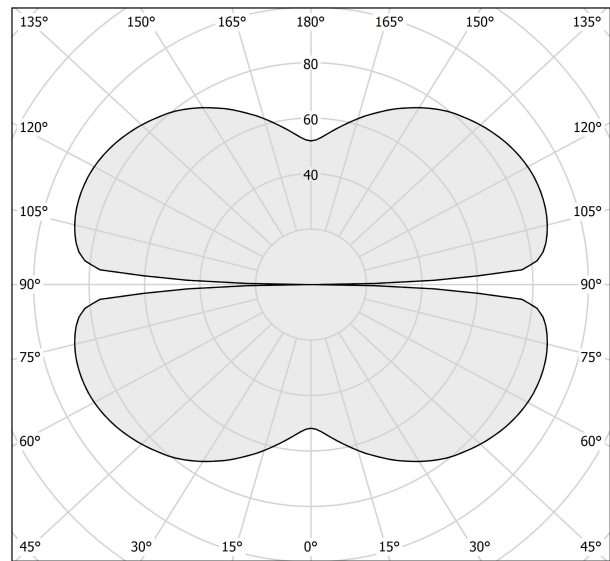

PANZERI

Zero Round

24V DC 24V

M153U01.075.0510

● white

Spec sheet

CODE	M153U01.075.0510
SYSTEM POWER CONSUMPTION	36W
EFFICACY	84.97lm/W
LIGHT SOURCE	LED
LIGHT SOURCE LIFETIME	L70 (B50) 60.000h
COLOUR TEMPERATURE	2700K Ra>90
LIGHT DISTRIBUTION	diffused
POWER SUPPLY	24V DC
ELECTRICAL CONFIGURATION	24V
DRIVER	remote not included
NOMINAL LUMINOUS FLUX	4252lm
DELIVERED LUMEN OUTPUT	3059lm
EFFICIENCY	71.9%
WEIGHT	1,12 Kg
PROTECTION DEGREE	IP20
COLOUR TOLLERANCES	SDCM 3
PACKING DIMENSIONS	144,0 x 144,0 x 71,0 cm

Extruded polycarbonate diffuser with opaline finish.

Suspension kit with griplocks and 5m (196,9") long steel cables.

5m (196,9") long power cable in transparent PVC.

Provided without power canopy.

Technical drawing

Polar diagram

cd/klm
— C0 - C180 - - - C90 - C270