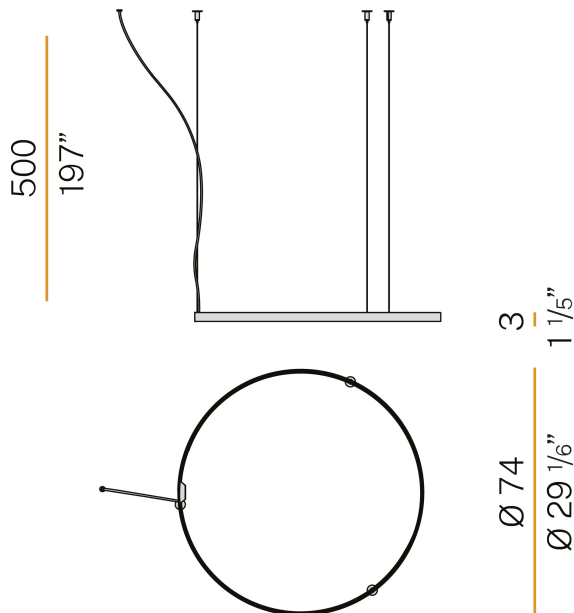

Technical drawing