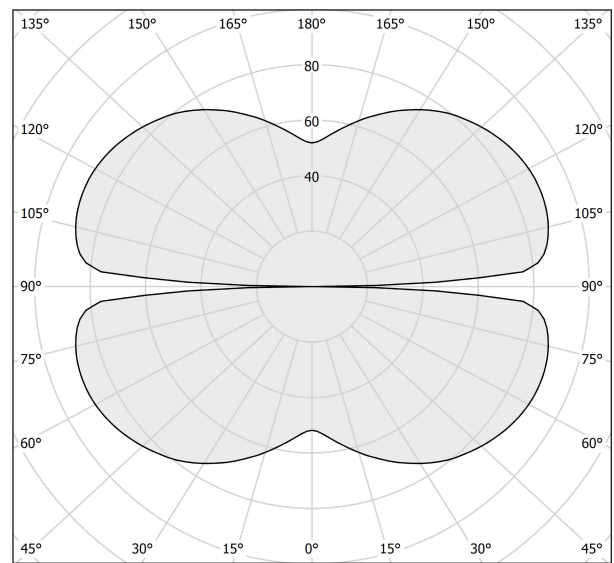

PANZERI

Zero Round

24V DC 24V

M153U01.100.0410

● white

Spec sheet

CODE	M153U01.100.0410
SYSTEM POWER CONSUMPTION	47W
EFFICACY	86.79lm/W
LIGHT SOURCE	LED
LIGHT SOURCE LIFETIME	L70 (B50) 60.000h
COLOUR TEMPERATURE	3000K Ra>90
LIGHT DISTRIBUTION	diffused
POWER SUPPLY	24V DC
ELECTRICAL CONFIGURATION	24V
DRIVER	remote not included
NOMINAL LUMINOUS FLUX	5670lm
DELIVERED LUMEN OUTPUT	4079lm
EFFICIENCY	71.9%
WEIGHT	3,15 lbs
PROTECTION DEGREE	IP20
COLOUR TOLLERANCES	SDCM 3
PACKING DIMENSIONS	49,2 x 49,2 x 20,5 in

Extruded polycarbonate diffuser with opaline finish

Technical drawing

Polar diagram

cd/klm
 — C0 - C180 - - - C90 - C270