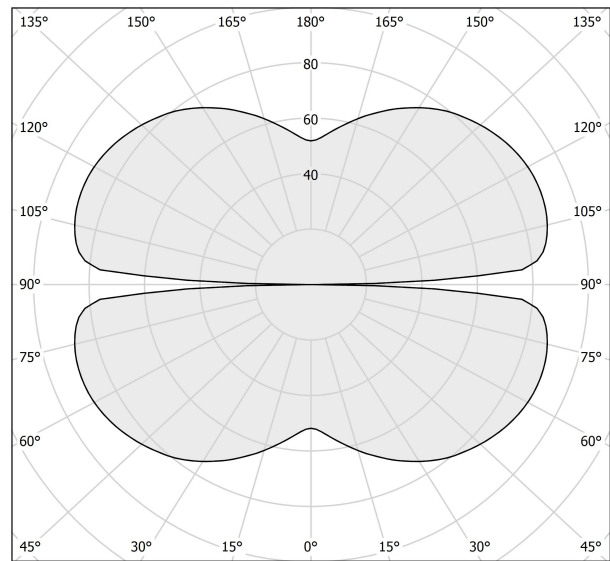

PANZERI

Zero Round

24V DC 24V

M153U01.100.0410

● white

Spec sheet

CODE	M153U01.100.0410
SYSTEM POWER CONSUMPTION	47W
EFFICACY	86.79lm/W
LIGHT SOURCE	LED
LIGHT SOURCE LIFETIME	L70 (B50) 60.000h
COLOUR TEMPERATURE	3000K Ra>90
LIGHT DISTRIBUTION	diffused
POWER SUPPLY	24V DC
ELECTRICAL CONFIGURATION	24V
DRIVER	remote not included
NOMINAL LUMINOUS FLUX	5670lm
DELIVERED LUMEN OUTPUT	4079lm
EFFICIENCY	71.9%
WEIGHT	1,43 Kg
PROTECTION DEGREE	IP20
COLOUR TOLLERANCES	SDCM 3
PACKING DIMENSIONS	125,0 x 125,0 x 52,0 cm

Single or multiple suspension lighting fixture for interiors, with direct and indirect light emission.

Bended extruded aluminium structure in white, black, bronze, mat brass or titanium polyacrylic paint.

Extruded polycarbonate diffuser with opaline finish.

Suspension kit with griplocks and 5m (196,9") long steel cables.

5m (196,9") long power cable in transparent PVC.

Provided without power canopy.

Technical drawing

Polar diagram

cd/klm
— C0 - C180   - - - C90 - C270