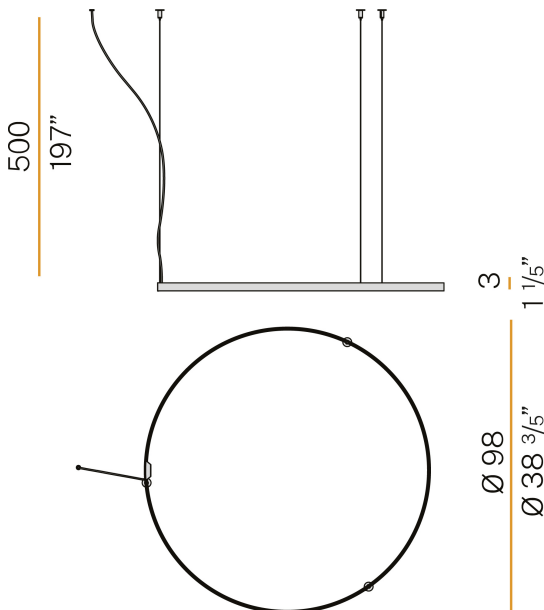

PANZERI

Zero Round

24V DC 24V

M153U01.100.0410

● white

Spec sheet

CODE	M153U01.100.0410
SYSTEM POWER CONSUMPTION	47W
EFFICACY	86.79lm/W
LIGHT SOURCE	LED
LIGHT SOURCE LIFETIME	L70 (B50) 60.000h
COLOUR TEMPERATURE	3000K Ra>90
LIGHT DISTRIBUTION	diffused
POWER SUPPLY	24V DC
ELECTRICAL CONFIGURATION	24V
DRIVER	remote not included
NOMINAL LUMINOUS FLUX	5670lm
DELIVERED LUMEN OUTPUT	4079lm
EFFICIENCY	71.9%
WEIGHT	3,15 lbs
PROTECTION DEGREE	IP20
COLOUR TOLLERANCES	SDCM 3
PACKING DIMENSIONS	49,2 x 49,2 x 20,5 in

Single or multiple pendant lighting fixture for interiors, with direct and indirect light emission.

Bended extruded aluminium structure in white, black, bronze, mat brass or titanium polyacrylic paint.

Extruded polycarbonate diffuser with opaline finish

Technical drawing

Polar diagram

cd/klm
 — C0 - C180 - - - C90 - C270