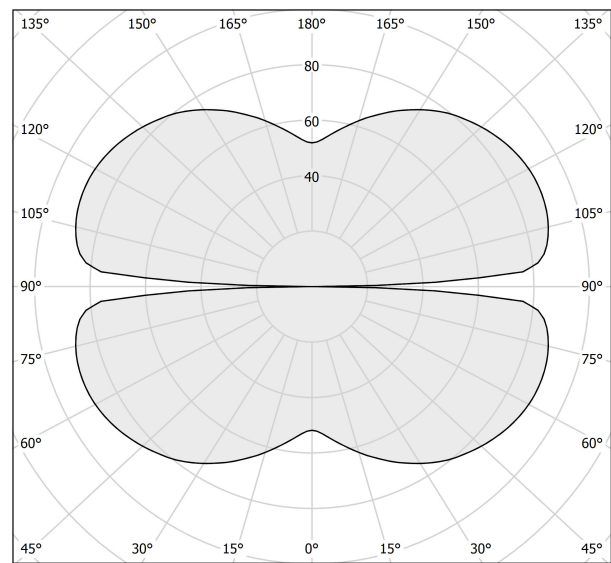

### Spec sheet

CODE	M153U01.100.0510
SYSTEM POWER CONSUMPTION	47W
EFFICACY	86.79lm/W
LIGHT SOURCE	LED
LIGHT SOURCE LIFETIME	L70 (B50) 60.000h
COLOUR TEMPERATURE	2700K Ra>90
LIGHT DISTRIBUTION	diffused
POWER SUPPLY	24V DC
ELECTRICAL CONFIGURATION	24V
DRIVER	remote not included
NOMINAL LUMINOUS FLUX	5670lm
DELIVERED LUMEN OUTPUT	4079lm
EFFICIENCY	71.9%
WEIGHT	1,43 Kg
PROTECTION DEGREE	IP20
COLOUR TOLLERANCES	SDCM 3
PACKING DIMENSIONS	124,0 x 124,0 x 51,0 cm

### Technical drawing

### Polar diagram

cd/klm  
— C0 - C180    - - - C90 - C270