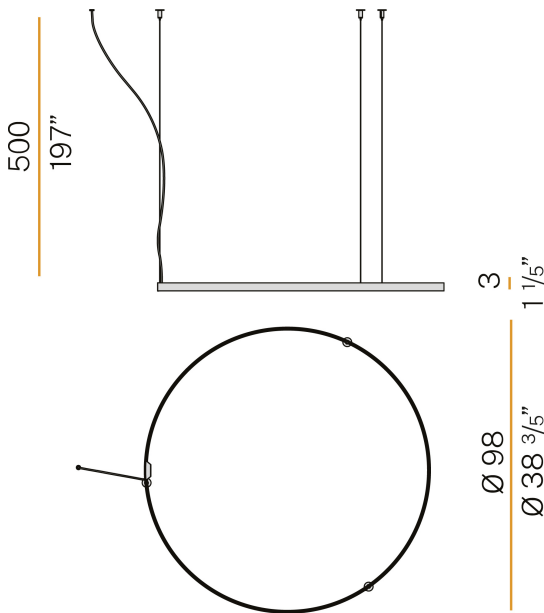

### Spec sheet

CODE	M153U01.100.4610
SYSTEM POWER CONSUMPTION	47W
EFFICACY	86.79lm/W
LIGHT SOURCE	LED
LIGHT SOURCE LIFETIME	L70 (B50) 60.000h
COLOUR TEMPERATURE	3500K Ra>90
LIGHT DISTRIBUTION	diffused
POWER SUPPLY	24V DC
ELECTRICAL CONFIGURATION	24V
DRIVER	remote not included
NOMINAL LUMINOUS FLUX	5670lm
DELIVERED LUMEN OUTPUT	4079lm
EFFICIENCY	71.9%
WEIGHT	3,15 lbs
PROTECTION DEGREE	IP20
COLOUR TOLLERANCES	SDCM 3
PACKING DIMENSIONS	49,2 x 49,2 x 20,5 in

### Technical drawing