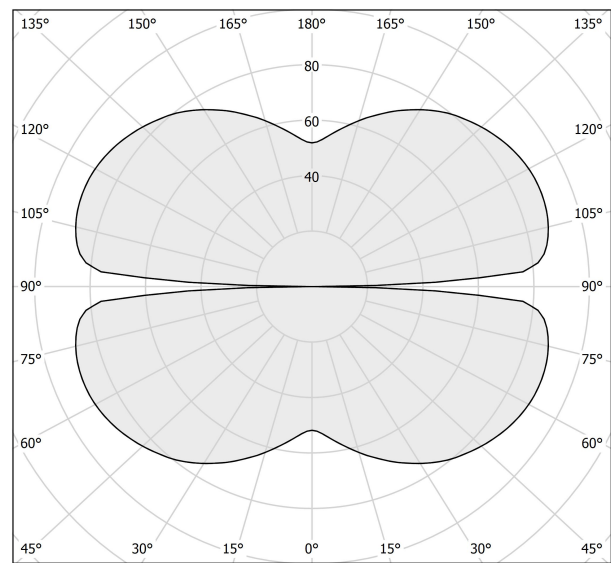

PANZERI

Zero Round

24V DC 24V

M153U02.050.0410

Spec sheet

CODE	M153U02.050.0410
SYSTEM POWER CONSUMPTION	25W
EFFICACY	81.56lm/W
LIGHT SOURCE	LED
LIGHT SOURCE LIFETIME	L70 (B50) 60.000h
COLOUR TEMPERATURE	3000K Ra>90
LIGHT DISTRIBUTION	diffused
POWER SUPPLY	24V DC
ELECTRICAL CONFIGURATION	24V
DRIVER	remote not included
NOMINAL LUMINOUS FLUX	2835lm
DELIVERED LUMEN OUTPUT	2039lm
EFFICIENCY	71.9%
WEIGHT	0,83 Kg
PROTECTION DEGREE	IP20
COLOUR TOLLERANCES	SDCM 3
PACKING DIMENSIONS	139,0 x 139,0 x 66,0 cm

Extruded polycarbonate diffuser with opaline finish.

Suspension kit with griplocks and 5m (196,9") long steel cables.

5m (196,9") long power cable in transparent PVC.

Provided without power canopy.

Technical drawing

Polar diagram

cd/klm
— C0 - C180 - - - C90 - C270