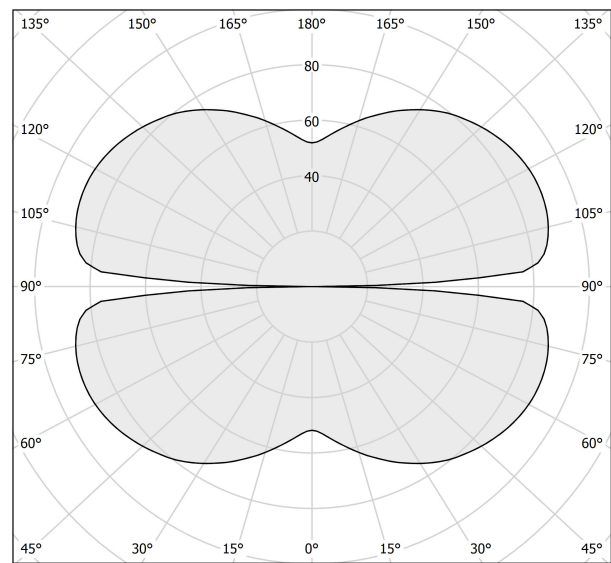

PANZERI

Zero Round

24V DC 24V

M153U02.050.0510

Spec sheet

CODE	M153U02.050.0510
SYSTEM POWER CONSUMPTION	25W
EFFICACY	81.56lm/W
LIGHT SOURCE	LED
LIGHT SOURCE LIFETIME	L70 (B50) 60.000h
COLOUR TEMPERATURE	2700K Ra>90
LIGHT DISTRIBUTION	diffused
POWER SUPPLY	24V DC
ELECTRICAL CONFIGURATION	24V
DRIVER	remote not included
NOMINAL LUMINOUS FLUX	2835lm
DELIVERED LUMEN OUTPUT	2039lm
EFFICIENCY	71.9%
WEIGHT	0,83 Kg
PROTECTION DEGREE	IP20
COLOUR TOLLERANCES	SDCM 3
PACKING DIMENSIONS	138,0 x 138,0 x 65,0 cm

Extruded polycarbonate diffuser with opaline finish.

Suspension kit with griplocks and 5m (196,9") long steel cables.

5m (196,9") long power cable in transparent PVC.

Provided without power canopy.

Technical drawing

Polar diagram

cd/klm
— C0 - C180 - - - C90 - C270