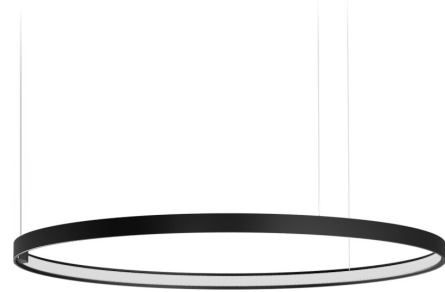

### Spec sheet

CODE	M153U02.075.4610
SYSTEM POWER CONSUMPTION	36W
EFFICACY	84.97lm/W
LIGHT SOURCE	LED
LIGHT SOURCE LIFETIME	L70 (B50) 60.000h
COLOUR TEMPERATURE	3500K Ra>90
LIGHT DISTRIBUTION	diffused
POWER SUPPLY	24V DC
ELECTRICAL CONFIGURATION	24V
DRIVER	remote not included
NOMINAL LUMINOUS FLUX	4252lm
DELIVERED LUMEN OUTPUT	3059lm
EFFICIENCY	71.9%
WEIGHT	2,47 lbs
PROTECTION DEGREE	IP20
COLOUR TOLLERANCES	SDCM 3
PACKING DIMENSIONS	58,7 x 58,7 x 29,9 in

Single or multiple pendant lighting fixture for interiors, with direct and indirect light emission.

Bended extruded aluminium structure in white, black, bronze, mat brass or titanium polyacrylic paint.