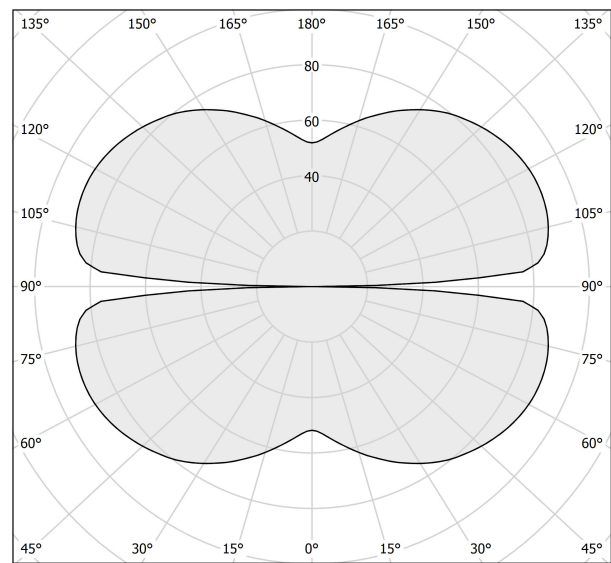

PANZERI

Zero Round

24V DC 24V

M153U02.100.0410

Spec sheet

CODE	M153U02.100.0410
SYSTEM POWER CONSUMPTION	47W
EFFICACY	86.79lm/W
LIGHT SOURCE	LED
LIGHT SOURCE LIFETIME	L70 (B50) 60.000h
COLOUR TEMPERATURE	3000K Ra>90
LIGHT DISTRIBUTION	diffused
POWER SUPPLY	24V DC
ELECTRICAL CONFIGURATION	24V
DRIVER	remote not included
NOMINAL LUMINOUS FLUX	5670lm
DELIVERED LUMEN OUTPUT	4079lm
EFFICIENCY	71.9%
WEIGHT	1,43 Kg
PROTECTION DEGREE	IP20
COLOUR TOLLERANCES	SDCM 3
PACKING DIMENSIONS	129,0 x 129,0 x 56,0 cm

Extruded polycarbonate diffuser with opaline finish.

Suspension kit with griplocks and 5m (196,9") long steel cables.

5m (196,9") long power cable in transparent PVC.

Provided without power canopy.

Technical drawing

Polar diagram

cd/klm
— C0 - C180 - - - C90 - C270