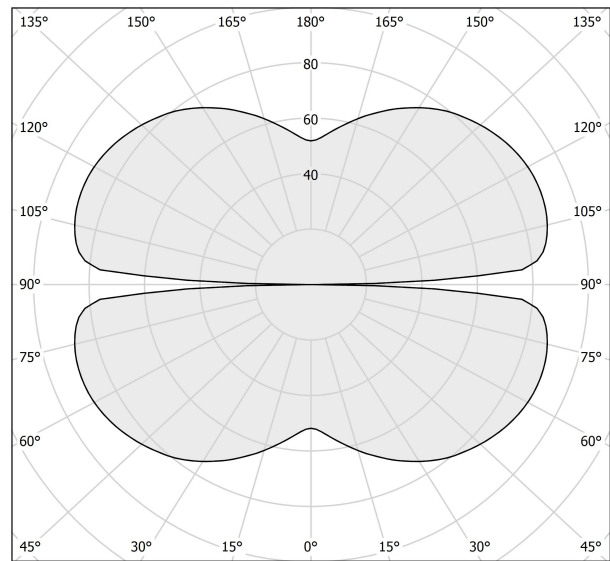

PANZERI

Zero Round

24V DC 24V

M153U02.100.0510

Spec sheet

CODE	M153U02.100.0510
SYSTEM POWER CONSUMPTION	47W
EFFICACY	86.79lm/W
LIGHT SOURCE	LED
LIGHT SOURCE LIFETIME	L70 (B50) 60.000h
COLOUR TEMPERATURE	2700K Ra>90
LIGHT DISTRIBUTION	diffused
POWER SUPPLY	24V DC
ELECTRICAL CONFIGURATION	24V
DRIVER	remote not included
NOMINAL LUMINOUS FLUX	5670lm
DELIVERED LUMEN OUTPUT	4079lm
EFFICIENCY	71.9%
WEIGHT	1,43 Kg
PROTECTION DEGREE	IP20
COLOUR TOLLERANCES	SDCM 3
PACKING DIMENSIONS	128,0 x 128,0 x 55,0 cm

Extruded polycarbonate diffuser with opaline finish.

Suspension kit with griplocks and 5m (196,9") long steel cables.

5m (196,9") long power cable in transparent PVC.

Provided without power canopy.

Technical drawing

Polar diagram

cd/klm
— C0 - C180 - - - C90 - C270