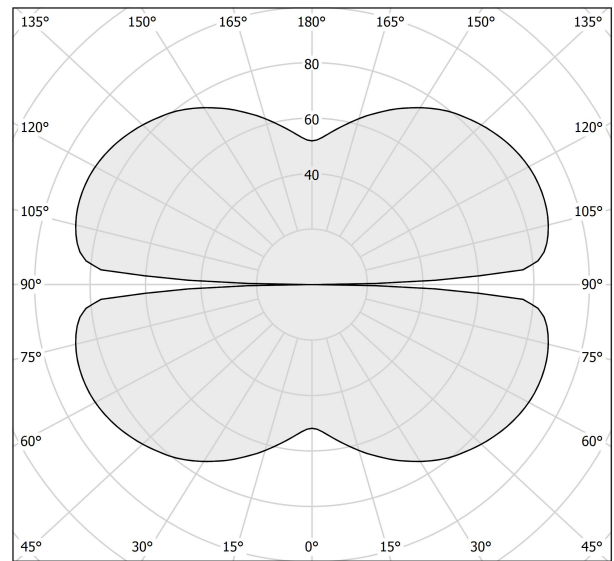

Polar diagram

cd/klm
— C0 - C180   - - - C90 - C270