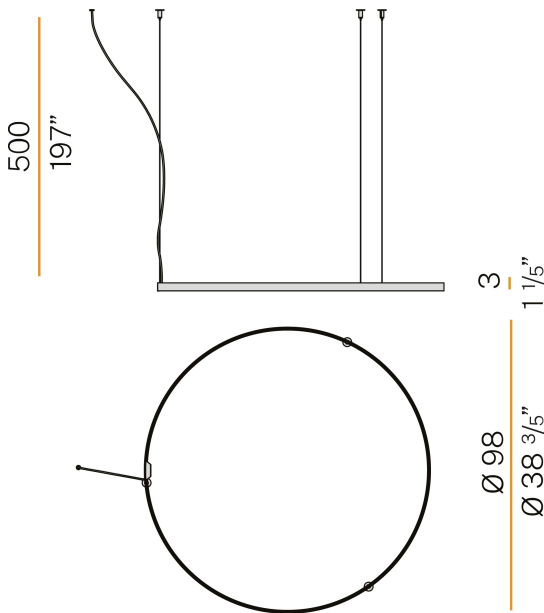

Technical drawing