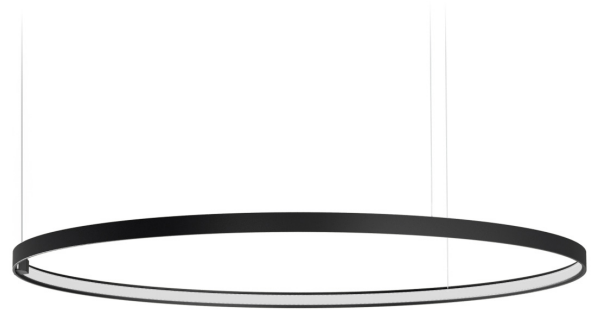

### Spec sheet

CODE	M153U02.100.4610
SYSTEM POWER CONSUMPTION	47W
EFFICACY	86.79lm/W
LIGHT SOURCE	LED
LIGHT SOURCE LIFETIME	L70 (B50) 60.000h
COLOUR TEMPERATURE	3500K Ra>90
LIGHT DISTRIBUTION	diffused
POWER SUPPLY	24V DC
ELECTRICAL CONFIGURATION	24V
DRIVER	remote not included
NOMINAL LUMINOUS FLUX	5670lm
DELIVERED LUMEN OUTPUT	4079lm
EFFICIENCY	71.9%
WEIGHT	3,15 lbs
PROTECTION DEGREE	IP20
COLOUR TOLLERANCES	SDCM 3
PACKING DIMENSIONS	50,8 x 50,8 x 22,1 in

Single or multiple pendant lighting fixture for interiors, with direct and indirect light emission.

Bended extruded aluminium structure in white, black, bronze, mat brass or titanium polyacrylic paint.