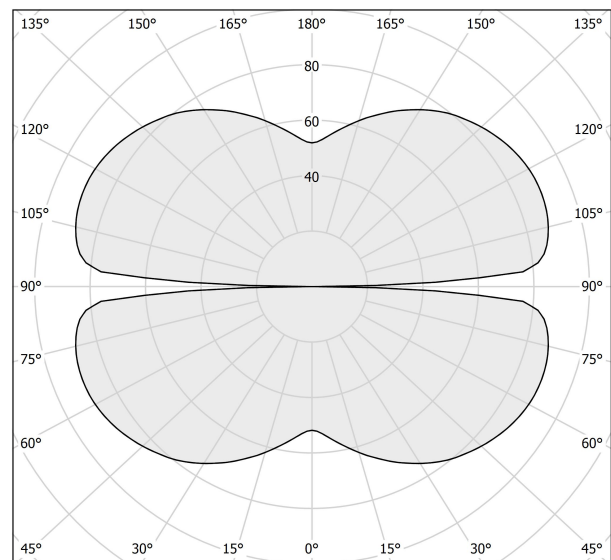

PANZERI

Zero Round

24V DC 24V

M153U17.050.0410

Spec sheet

CODE	M153U17.050.0410
SYSTEM POWER CONSUMPTION	25W
EFFICACY	81.56lm/W
LIGHT SOURCE	LED
LIGHT SOURCE LIFETIME	L70 (B50) 60.000h
COLOUR TEMPERATURE	3000K Ra>90
LIGHT DISTRIBUTION	diffused
POWER SUPPLY	24V DC
ELECTRICAL CONFIGURATION	24V
DRIVER	remote not included
NOMINAL LUMINOUS FLUX	2835lm
DELIVERED LUMEN OUTPUT	2039lm
EFFICIENCY	71.9%
WEIGHT	0,83 Kg
PROTECTION DEGREE	IP20
COLOUR TOLLERANCES	SDCM 3
PACKING DIMENSIONS	137,0 x 137,0 x 64,0 cm

Extruded polycarbonate diffuser with opaline finish.

Suspension kit with griplocks and 5m (196,9") long steel cables.

5m (196,9") long power cable in transparent PVC.

Provided without power canopy.

Technical drawing

Polar diagram

cd/klm
— C0 - C180 - - - C90 - C270