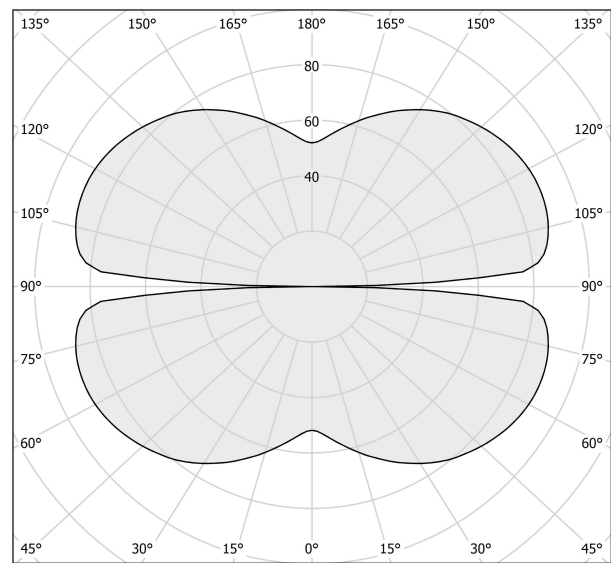

PANZERI

Zero Round

24V DC 24V

M153U17.050.0510

bronze

Spec sheet

CODE	M153U17.050.0510
SYSTEM POWER CONSUMPTION	25W
EFFICACY	81.56lm/W
LIGHT SOURCE	LED
LIGHT SOURCE LIFETIME	L70 (B50) 60.000h
COLOUR TEMPERATURE	2700K Ra>90
LIGHT DISTRIBUTION	diffused
POWER SUPPLY	24V DC
ELECTRICAL CONFIGURATION	24V
DRIVER	remote not included
NOMINAL LUMINOUS FLUX	2835lm
DELIVERED LUMEN OUTPUT	2039lm
EFFICIENCY	71.9%
WEIGHT	0,83 Kg
PROTECTION DEGREE	IP20
COLOUR TOLLERANCES	SDCM 3
PACKING DIMENSIONS	136,0 x 136,0 x 63,0 cm

Extruded polycarbonate diffuser with opaline finish.

Suspension kit with griplocks and 5m (196,9") long steel cables.

5m (196,9") long power cable in transparent PVC.

Provided without power canopy.

Technical drawing

Polar diagram

cd/klm
— C0 - C180 - - - C90 - C270