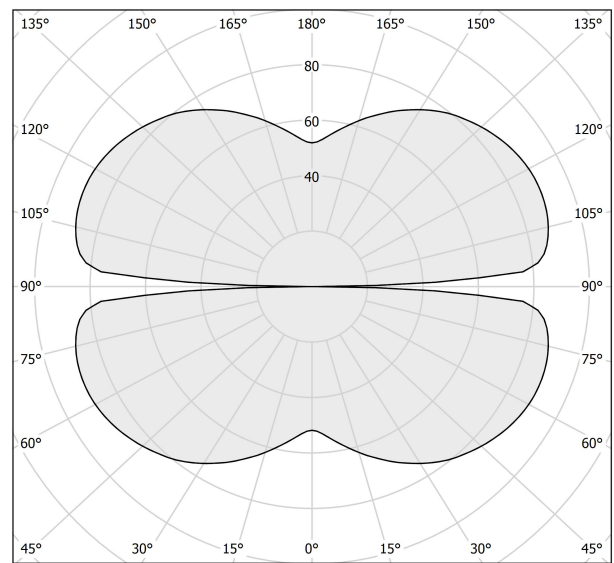

PANZERI

Zero Round

24V DC 24V

M153U17.050.4610

bronze

Spec sheet

CODE	M153U17.050.4610
SYSTEM POWER CONSUMPTION	25W
EFFICACY	81.56lm/W
LIGHT SOURCE	LED
LIGHT SOURCE LIFETIME	L70 (B50) 60.000h
COLOUR TEMPERATURE	3500K Ra>90
LIGHT DISTRIBUTION	diffused
POWER SUPPLY	24V DC
ELECTRICAL CONFIGURATION	24V
DRIVER	remote not included
NOMINAL LUMINOUS FLUX	2835lm
DELIVERED LUMEN OUTPUT	2039lm
EFFICIENCY	71.9%
WEIGHT	1,83 lbs
PROTECTION DEGREE	IP20
COLOUR TOLLERANCES	SDCM 3
PACKING DIMENSIONS	53,9 x 53,9 x 25,2 in

Extruded polycarbonate diffuser with opaline finish

Technical drawing

Polar diagram

cd/klm
 — C0 - C180 - - - C90 - C270