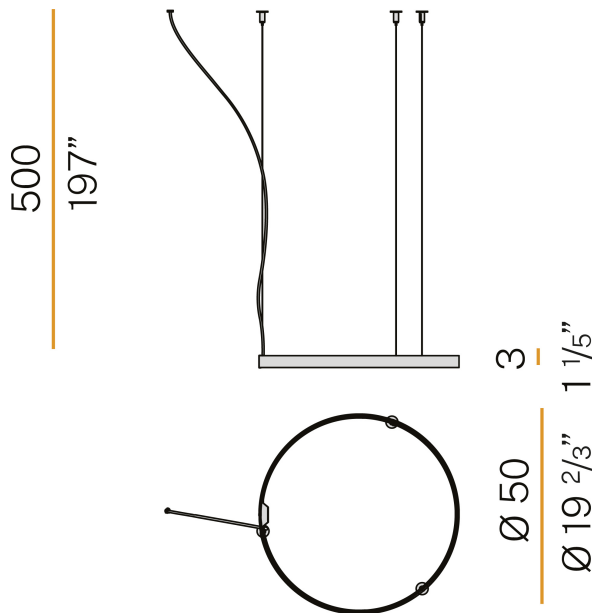

PANZERI

Zero Round

24V DC 24V

M153U17.050.4610

bronze

Spec sheet

CODE	M153U17.050.4610
SYSTEM POWER CONSUMPTION	25W
EFFICACY	81.56lm/W
LIGHT SOURCE	LED
LIGHT SOURCE LIFETIME	L70 (B50) 60.000h
COLOUR TEMPERATURE	3500K Ra>90
LIGHT DISTRIBUTION	diffused
POWER SUPPLY	24V DC
ELECTRICAL CONFIGURATION	24V
DRIVER	remote not included
NOMINAL LUMINOUS FLUX	2835lm
DELIVERED LUMEN OUTPUT	2039lm
EFFICIENCY	71.9%
WEIGHT	1,83 lbs
PROTECTION DEGREE	IP20
COLOUR TOLLERANCES	SDCM 3
PACKING DIMENSIONS	53,9 x 53,9 x 25,2 in

Single or multiple pendant lighting fixture for interiors, with direct and indirect light emission.

Bended extruded aluminium structure in white, black, bronze, mat brass or titanium polyacrylic paint.

Extruded polycarbonate diffuser with opaline finish

Technical drawing

Polar diagram

cd/klm
 — C0 - C180 - - - C90 - C270