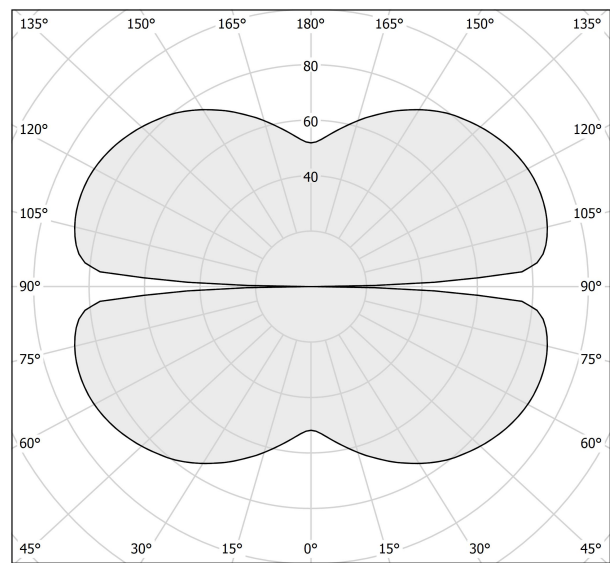

PANZERI

Zero Round

24V DC 24V

M153U17.075.0410

bronze

Spec sheet

CODE	M153U17.075.0410
SYSTEM POWER CONSUMPTION	36W
EFFICACY	84.97lm/W
LIGHT SOURCE	LED
LIGHT SOURCE LIFETIME	L70 (B50) 60.000h
COLOUR TEMPERATURE	3000K Ra>90
LIGHT DISTRIBUTION	diffused
POWER SUPPLY	24V DC
ELECTRICAL CONFIGURATION	24V
DRIVER	remote not included
NOMINAL LUMINOUS FLUX	4252lm
DELIVERED LUMEN OUTPUT	3059lm
EFFICIENCY	71.9%
WEIGHT	1,12 Kg
PROTECTION DEGREE	IP20
COLOUR TOLLERANCES	SDCM 3
PACKING DIMENSIONS	147,0 x 147,0 x 74,0 cm

Extruded polycarbonate diffuser with opaline finish.

Suspension kit with griplocks and 5m (196,9") long steel cables.

5m (196,9") long power cable in transparent PVC.

Provided without power canopy.

Technical drawing

Polar diagram

cd/klm
— C0 - C180 - - - C90 - C270