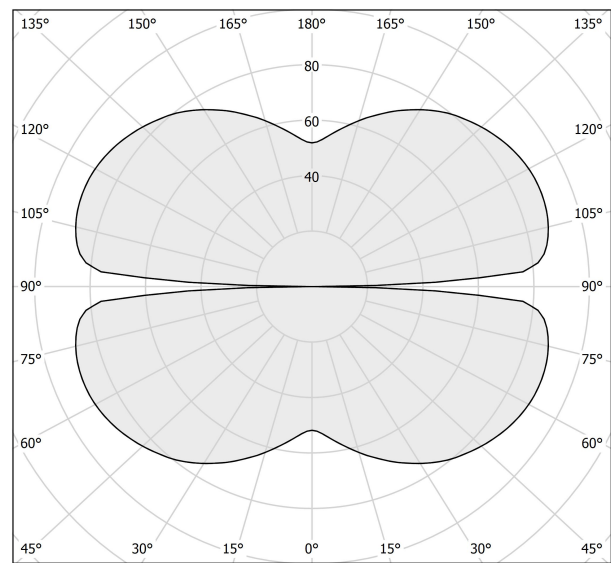

### Spec sheet

CODE	M153U17.075.0510
SYSTEM POWER CONSUMPTION	36W
EFFICACY	84.97lm/W
LIGHT SOURCE	LED
LIGHT SOURCE LIFETIME	L70 (B50) 60.000h
COLOUR TEMPERATURE	2700K Ra>90
LIGHT DISTRIBUTION	diffused
POWER SUPPLY	24V DC
ELECTRICAL CONFIGURATION	24V
DRIVER	remote not included
NOMINAL LUMINOUS FLUX	4252lm
DELIVERED LUMEN OUTPUT	3059lm
EFFICIENCY	71.9%
WEIGHT	1,12 Kg
PROTECTION DEGREE	IP20
COLOUR TOLLERANCES	SDCM 3
PACKING DIMENSIONS	146,0 x 146,0 x 73,0 cm

### Technical drawing

### Polar diagram

cd/klm  
— C0 - C180    - - - C90 - C270