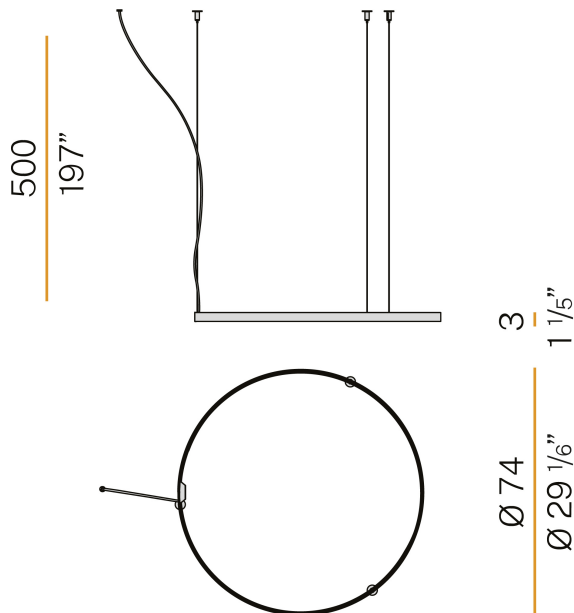

PANZERI

Zero Round

24V DC 24V

M153U17.075.4610

bronze

Spec sheet

CODE	M153U17.075.4610
SYSTEM POWER CONSUMPTION	36W
EFFICACY	84.97lm/W
LIGHT SOURCE	LED
LIGHT SOURCE LIFETIME	L70 (B50) 60.000h
COLOUR TEMPERATURE	3500K Ra>90
LIGHT DISTRIBUTION	diffused
POWER SUPPLY	24V DC
ELECTRICAL CONFIGURATION	24V
DRIVER	remote not included
NOMINAL LUMINOUS FLUX	4252lm
DELIVERED LUMEN OUTPUT	3059lm
EFFICIENCY	71.9%
WEIGHT	2,47 lbs
PROTECTION DEGREE	IP20
COLOUR TOLLERANCES	SDCM 3
PACKING DIMENSIONS	57,9 x 57,9 x 29,1 in

Single or multiple pendant lighting fixture for interiors, with direct and indirect light emission.

Bended extruded aluminium structure in white, black, bronze, mat brass or titanium polyacrylic paint.

Extruded polycarbonate diffuser with opaline finish

Technical drawing

Polar diagram

cd/klm
 — C0 - C180 - - - C90 - C270