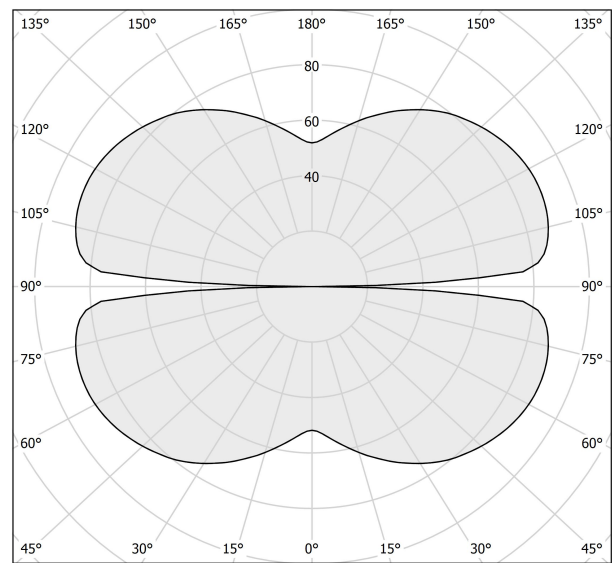

PANZERI

Zero Round

24V DC 24V

M153U17.075.4610

bronze

Spec sheet

CODE	M153U17.075.4610
SYSTEM POWER CONSUMPTION	36W
EFFICACY	84.97lm/W
LIGHT SOURCE	LED
LIGHT SOURCE LIFETIME	L70 (B50) 60.000h
COLOUR TEMPERATURE	3500K Ra>90
LIGHT DISTRIBUTION	diffused
POWER SUPPLY	24V DC
ELECTRICAL CONFIGURATION	24V
DRIVER	remote not included
NOMINAL LUMINOUS FLUX	4252lm
DELIVERED LUMEN OUTPUT	3059lm
EFFICIENCY	71.9%
WEIGHT	2,47 lbs
PROTECTION DEGREE	IP20
COLOUR TOLLERANCES	SDCM 3
PACKING DIMENSIONS	57,9 x 57,9 x 29,1 in

Extruded polycarbonate diffuser with opaline finish

Technical drawing

Polar diagram

cd/klm
 — C0 - C180 - - - C90 - C270