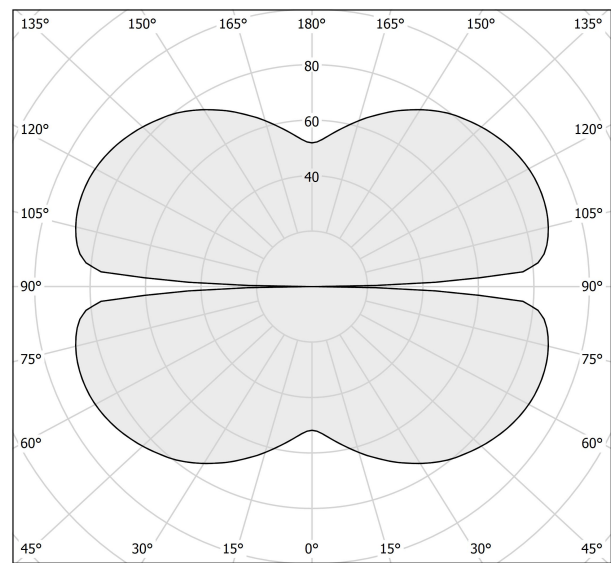

### Spec sheet

CODE	M153U17.100.0410
SYSTEM POWER CONSUMPTION	47W
EFFICACY	86.79lm/W
LIGHT SOURCE	LED
LIGHT SOURCE LIFETIME	L70 (B50) 60.000h
COLOUR TEMPERATURE	3000K Ra>90
LIGHT DISTRIBUTION	diffused
POWER SUPPLY	24V DC
ELECTRICAL CONFIGURATION	24V
DRIVER	remote not included
NOMINAL LUMINOUS FLUX	5670lm
DELIVERED LUMEN OUTPUT	4079lm
EFFICIENCY	71.9%
WEIGHT	1,43 Kg
PROTECTION DEGREE	IP20
COLOUR TOLLERANCES	SDCM 3
PACKING DIMENSIONS	127,0 x 127,0 x 54,0 cm

### Technical drawing

### Polar diagram

cd/klm  
— C0 - C180    - - - C90 - C270