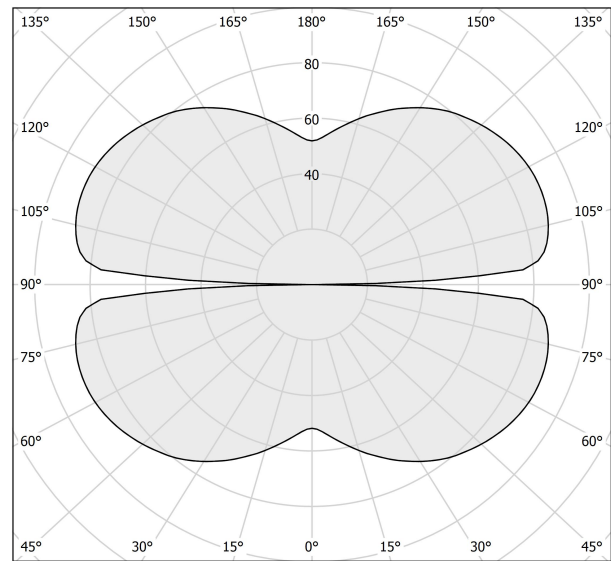

PANZERI

Zero Round

24V DC 24V

M153U17.100.0510

Spec sheet

CODE	M153U17.100.0510
SYSTEM POWER CONSUMPTION	47W
EFFICACY	86.79lm/W
LIGHT SOURCE	LED
LIGHT SOURCE LIFETIME	L70 (B50) 60.000h
COLOUR TEMPERATURE	2700K Ra>90
LIGHT DISTRIBUTION	diffused
POWER SUPPLY	24V DC
ELECTRICAL CONFIGURATION	24V
DRIVER	remote not included
NOMINAL LUMINOUS FLUX	5670lm
DELIVERED LUMEN OUTPUT	4079lm
EFFICIENCY	71.9%
WEIGHT	1,43 Kg
PROTECTION DEGREE	IP20
COLOUR TOLLERANCES	SDCM 3
PACKING DIMENSIONS	126,0 x 126,0 x 53,0 cm

Extruded polycarbonate diffuser with opaline finish.

Suspension kit with griplocks and 5m (196,9") long steel cables.

5m (196,9") long power cable in transparent PVC.

Provided without power canopy.

Technical drawing

Polar diagram

cd/klm
— C0 - C180 - - - C90 - C270