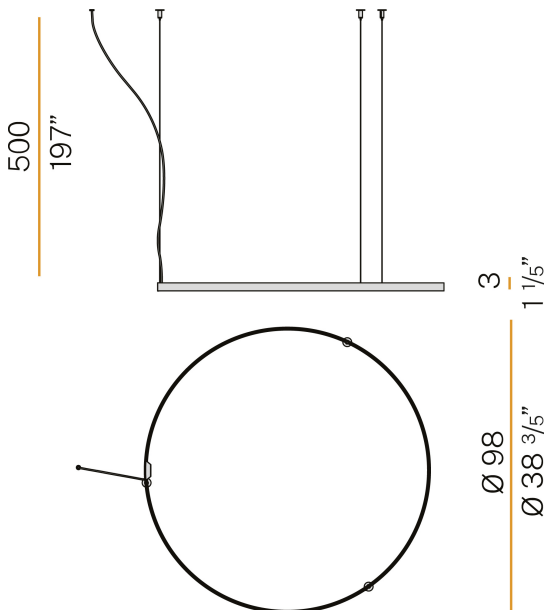

PANZERI

Zero Round

24V DC 24V

M153U17.100.4610

bronze

Spec sheet

CODE	M153U17.100.4610
SYSTEM POWER CONSUMPTION	47W
EFFICACY	86.79lm/W
LIGHT SOURCE	LED
LIGHT SOURCE LIFETIME	L70 (B50) 60.000h
COLOUR TEMPERATURE	3500K Ra>90
LIGHT DISTRIBUTION	diffused
POWER SUPPLY	24V DC
ELECTRICAL CONFIGURATION	24V
DRIVER	remote not included
NOMINAL LUMINOUS FLUX	5670lm
DELIVERED LUMEN OUTPUT	4079lm
EFFICIENCY	71.9%
WEIGHT	3,15 lbs
PROTECTION DEGREE	IP20
COLOUR TOLLERANCES	SDCM 3
PACKING DIMENSIONS	50,0 x 50,0 x 21,3 in

Single or multiple pendant lighting fixture for interiors, with direct and indirect light emission.

Bended extruded aluminium structure in white, black, bronze, mat brass or titanium polyacrylic paint.

Extruded polycarbonate diffuser with opaline finish

Technical drawing

Polar diagram