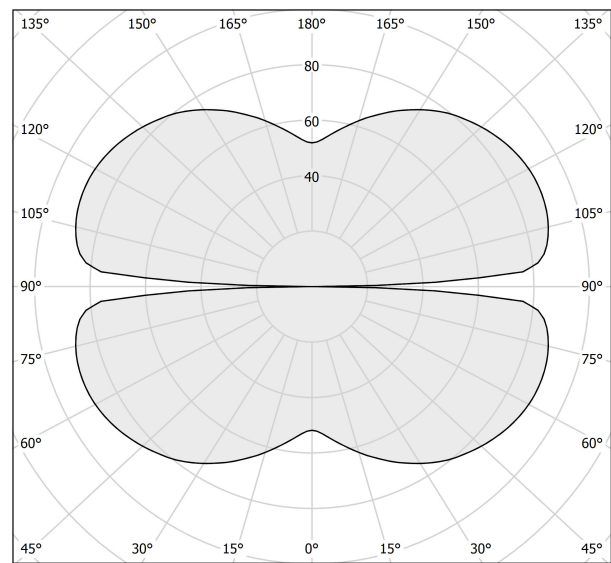

### Spec sheet

CODE	M153U19.050.0410
SYSTEM POWER CONSUMPTION	25W
EFFICACY	81.56lm/W
LIGHT SOURCE	LED
LIGHT SOURCE LIFETIME	L70 (B50) 60.000h
COLOUR TEMPERATURE	3000K Ra>90
LIGHT DISTRIBUTION	diffused
POWER SUPPLY	24V DC
ELECTRICAL CONFIGURATION	24V
DRIVER	remote not included
NOMINAL LUMINOUS FLUX	2835lm
DELIVERED LUMEN OUTPUT	2039lm
EFFICIENCY	71.9%
WEIGHT	0,83 Kg
PROTECTION DEGREE	IP20
COLOUR TOLLERANCES	SDCM 3
PACKING DIMENSIONS	141,0 x 141,0 x 68,0 cm

### Technical drawing

### Polar diagram

cd/klm  
— C0 - C180    - - - C90 - C270