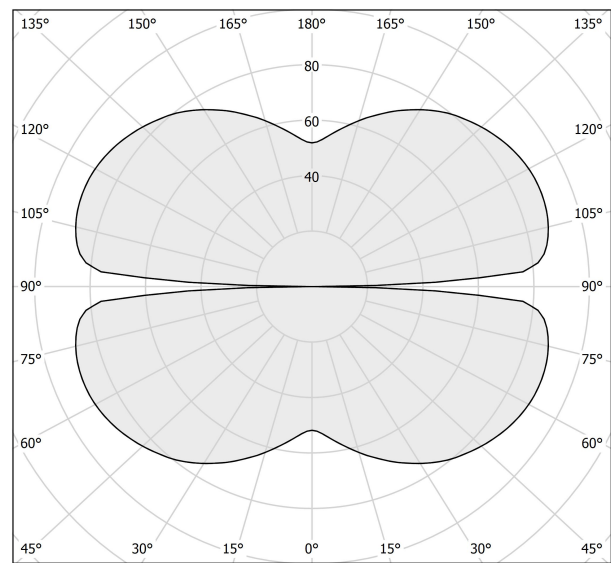

PANZERI

Zero Round

24V DC 24V

M153U19.050.0510

 mat brass

Spec sheet

CODE	M153U19.050.0510
SYSTEM POWER CONSUMPTION	25W
EFFICACY	81.56lm/W
LIGHT SOURCE	LED
LIGHT SOURCE LIFETIME	L70 (B50) 60.000h
COLOUR TEMPERATURE	2700K Ra>90
LIGHT DISTRIBUTION	diffused
POWER SUPPLY	24V DC
ELECTRICAL CONFIGURATION	24V
DRIVER	remote not included
NOMINAL LUMINOUS FLUX	2835lm
DELIVERED LUMEN OUTPUT	2039lm
EFFICIENCY	71.9%
WEIGHT	0,83 Kg
PROTECTION DEGREE	IP20
COLOUR TOLLERANCES	SDCM 3
PACKING DIMENSIONS	140,0 x 140,0 x 67,0 cm

Extruded polycarbonate diffuser with opaline finish.

Suspension kit with griplocks and 5m (196,9") long steel cables.

5m (196,9") long power cable in transparent PVC.

Provided without power canopy.

Technical drawing

Polar diagram

cd/klm
— C0 - C180 - - - C90 - C270