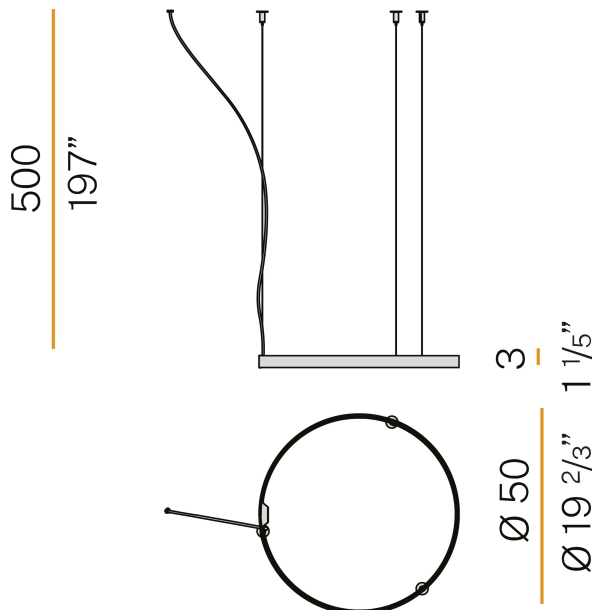

PANZERI

Zero Round

24V DC 24V

M153U19.050.4610

 mat brass

Spec sheet

CODE	M153U19.050.4610
SYSTEM POWER CONSUMPTION	25W
EFFICACY	81.56lm/W
LIGHT SOURCE	LED
LIGHT SOURCE LIFETIME	L70 (B50) 60.000h
COLOUR TEMPERATURE	3500K Ra>90
LIGHT DISTRIBUTION	diffused
POWER SUPPLY	24V DC
ELECTRICAL CONFIGURATION	24V
DRIVER	remote not included
NOMINAL LUMINOUS FLUX	2835lm
DELIVERED LUMEN OUTPUT	2039lm
EFFICIENCY	71.9%
WEIGHT	1,83 lbs
PROTECTION DEGREE	IP20
COLOUR TOLLERANCES	SDCM 3
PACKING DIMENSIONS	55,5 x 55,5 x 26,8 in

Single or multiple pendant lighting fixture for interiors, with direct and indirect light emission.

Bended extruded aluminium structure in white, black, bronze, mat brass or titanium polyacrylic paint.

Extruded polycarbonate diffuser with opaline finish

Technical drawing

Polar diagram