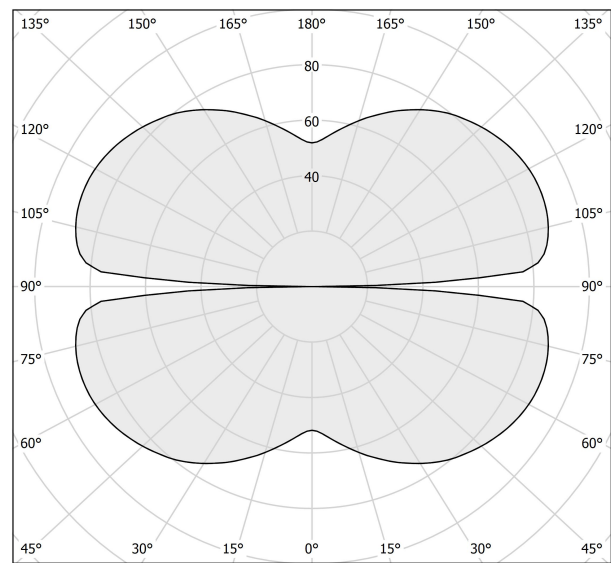

PANZERI

Zero Round

24V DC 24V

M153U19.075.0410

 mat brass

Spec sheet

CODE	M153U19.075.0410
SYSTEM POWER CONSUMPTION	36W
EFFICACY	84.97lm/W
LIGHT SOURCE	LED
LIGHT SOURCE LIFETIME	L70 (B50) 60.000h
COLOUR TEMPERATURE	3000K Ra>90
LIGHT DISTRIBUTION	diffused
POWER SUPPLY	24V DC
ELECTRICAL CONFIGURATION	24V
DRIVER	remote not included
NOMINAL LUMINOUS FLUX	4252lm
DELIVERED LUMEN OUTPUT	3059lm
EFFICIENCY	71.9%
WEIGHT	1,12 Kg
PROTECTION DEGREE	IP20
COLOUR TOLLERANCES	SDCM 3
PACKING DIMENSIONS	151,0 x 151,0 x 78,0 cm

Extruded polycarbonate diffuser with opaline finish.

Suspension kit with griplocks and 5m (196,9") long steel cables.

5m (196,9") long power cable in transparent PVC.

Provided without power canopy.

Technical drawing

Polar diagram

cd/klm
— C0 - C180 - - - C90 - C270