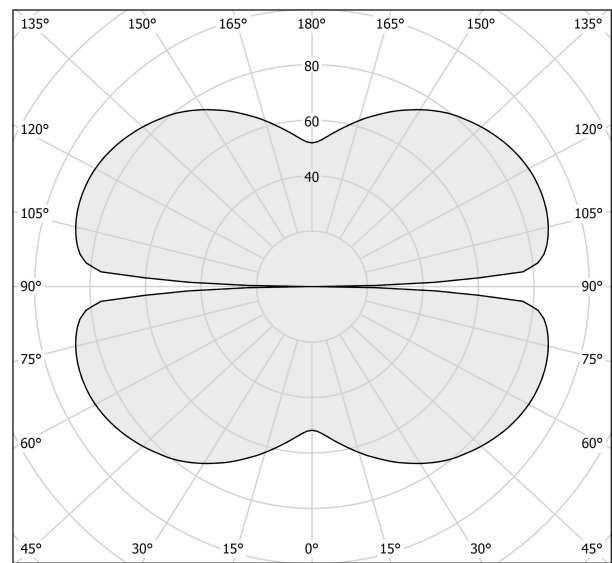

PANZERI

Zero Round

24V DC 24V

M153U19.075.4610

 mat brass

Spec sheet

CODE	M153U19.075.4610
SYSTEM POWER CONSUMPTION	36W
EFFICACY	84.97lm/W
LIGHT SOURCE	LED
LIGHT SOURCE LIFETIME	L70 (B50) 60.000h
COLOUR TEMPERATURE	3500K Ra>90
LIGHT DISTRIBUTION	diffused
POWER SUPPLY	24V DC
ELECTRICAL CONFIGURATION	24V
DRIVER	remote not included
NOMINAL LUMINOUS FLUX	4252lm
DELIVERED LUMEN OUTPUT	3059lm
EFFICIENCY	71.9%
WEIGHT	2,47 lbs
PROTECTION DEGREE	IP20
COLOUR TOLLERANCES	SDCM 3
PACKING DIMENSIONS	59,5 x 59,5 x 30,7 in

Extruded polycarbonate diffuser with opaline finish

Technical drawing

Polar diagram

cd/klm
 — C0 - C180 - - - C90 - C270