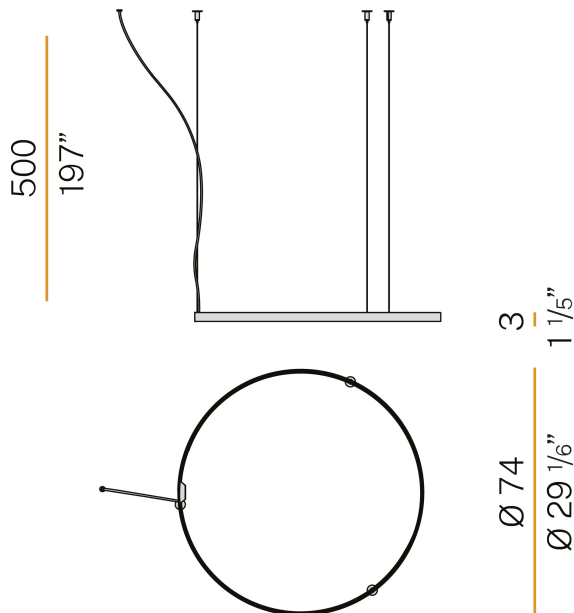

PANZERI

Zero Round

24V DC 24V

M153U19.075.4610

 mat brass

Spec sheet

CODE	M153U19.075.4610
SYSTEM POWER CONSUMPTION	36W
EFFICACY	84.97lm/W
LIGHT SOURCE	LED
LIGHT SOURCE LIFETIME	L70 (B50) 60.000h
COLOUR TEMPERATURE	3500K Ra>90
LIGHT DISTRIBUTION	diffused
POWER SUPPLY	24V DC
ELECTRICAL CONFIGURATION	24V
DRIVER	remote not included
NOMINAL LUMINOUS FLUX	4252lm
DELIVERED LUMEN OUTPUT	3059lm
EFFICIENCY	71.9%
WEIGHT	2,47 lbs
PROTECTION DEGREE	IP20
COLOUR TOLLERANCES	SDCM 3
PACKING DIMENSIONS	59,5 x 59,5 x 30,7 in

Single or multiple pendant lighting fixture for interiors, with direct and indirect light emission.

Bended extruded aluminium structure in white, black, bronze, mat brass or titanium polyacrylic paint.

Extruded polycarbonate diffuser with opaline finish

Technical drawing

Polar diagram

cd/klm
 — C0 - C180 - - - C90 - C270