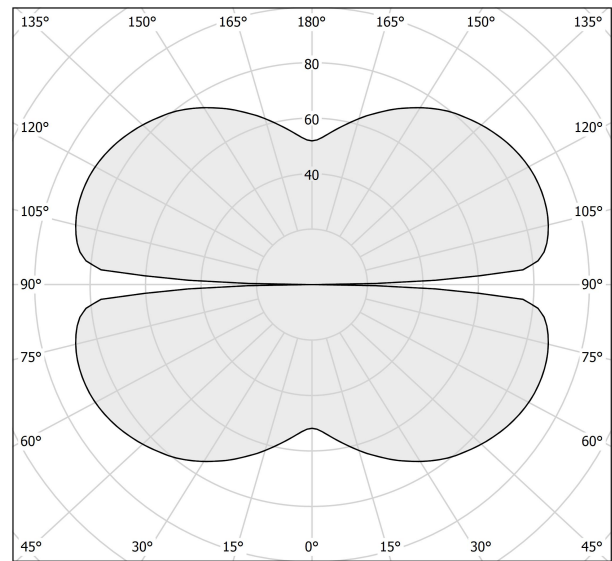

PANZERI

Zero Round

24V DC 24V

M153U19.100.0410

 mat brass

Spec sheet

CODE	M153U19.100.0410
SYSTEM POWER CONSUMPTION	47W
EFFICACY	86.79lm/W
LIGHT SOURCE	LED
LIGHT SOURCE LIFETIME	L70 (B50) 60.000h
COLOUR TEMPERATURE	3000K Ra>90
LIGHT DISTRIBUTION	diffused
POWER SUPPLY	24V DC
ELECTRICAL CONFIGURATION	24V
DRIVER	remote not included
NOMINAL LUMINOUS FLUX	5670lm
DELIVERED LUMEN OUTPUT	4079lm
EFFICIENCY	71.9%
WEIGHT	1,43 Kg
PROTECTION DEGREE	IP20
COLOUR TOLLERANCES	SDCM 3
PACKING DIMENSIONS	131,0 x 131,0 x 58,0 cm

Extruded polycarbonate diffuser with opaline finish.

Suspension kit with griplocks and 5m (196,9") long steel cables.

5m (196,9") long power cable in transparent PVC.

Provided without power canopy.

Technical drawing

Polar diagram

cd/klm
— C0 - C180 - - - C90 - C270