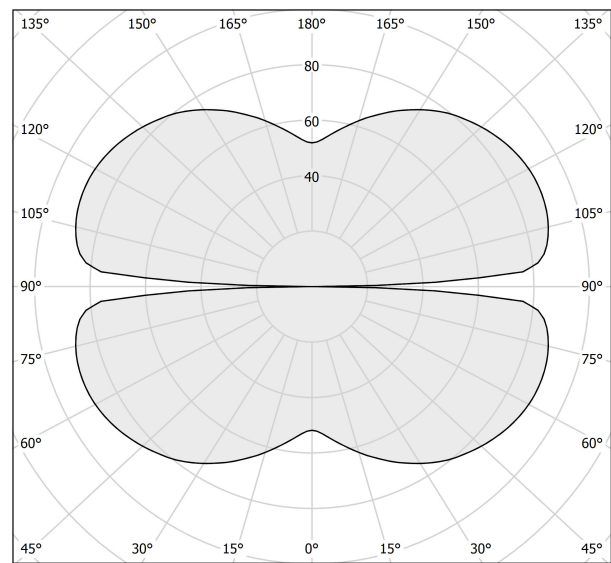

PANZERI

Zero Round

24V DC 24V

M153U19.100.0510

 mat brass

Spec sheet

CODE	M153U19.100.0510
SYSTEM POWER CONSUMPTION	47W
EFFICACY	86.79lm/W
LIGHT SOURCE	LED
LIGHT SOURCE LIFETIME	L70 (B50) 60.000h
COLOUR TEMPERATURE	2700K Ra>90
LIGHT DISTRIBUTION	diffused
POWER SUPPLY	24V DC
ELECTRICAL CONFIGURATION	24V
DRIVER	remote not included
NOMINAL LUMINOUS FLUX	5670lm
DELIVERED LUMEN OUTPUT	4079lm
EFFICIENCY	71.9%
WEIGHT	1,43 Kg
PROTECTION DEGREE	IP20
COLOUR TOLLERANCES	SDCM 3
PACKING DIMENSIONS	130,0 x 130,0 x 57,0 cm

Extruded polycarbonate diffuser with opaline finish.

Suspension kit with griplocks and 5m (196,9") long steel cables.

5m (196,9") long power cable in transparent PVC.

Provided without power canopy.

Technical drawing

Polar diagram

cd/klm
— C0 - C180 - - - C90 - C270