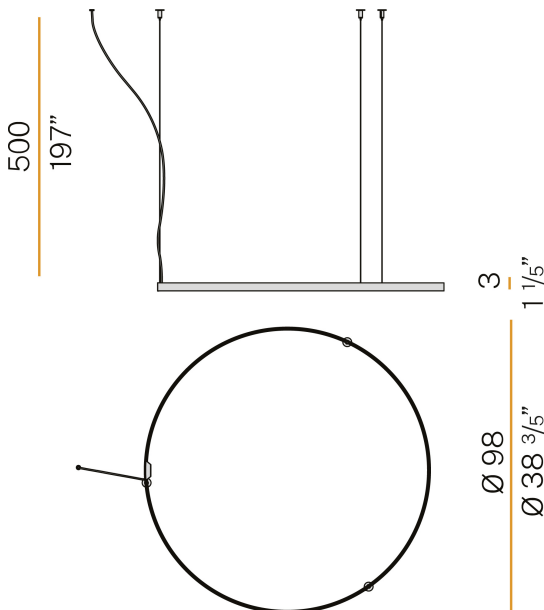

Technical drawing