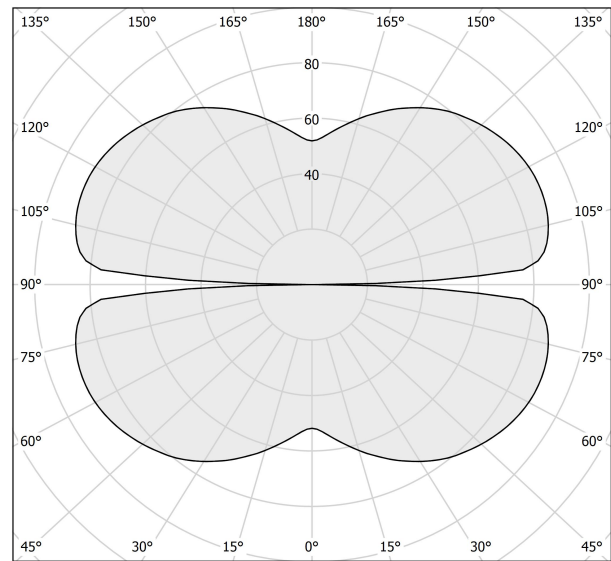

PANZERI

Zero Round

24V DC 24V

M153U30.050.0410

titanium

Spec sheet

CODE	M153U30.050.0410
SYSTEM POWER CONSUMPTION	25W
EFFICACY	81.56lm/W
LIGHT SOURCE	LED
LIGHT SOURCE LIFETIME	L70 (B50) 60.000h
COLOUR TEMPERATURE	3000K Ra>90
LIGHT DISTRIBUTION	diffused
POWER SUPPLY	24V DC
ELECTRICAL CONFIGURATION	24V
DRIVER	remote not included
NOMINAL LUMINOUS FLUX	2835lm
DELIVERED LUMEN OUTPUT	2039lm
EFFICIENCY	71.9%
WEIGHT	0,83 Kg
PROTECTION DEGREE	IP20
COLOUR TOLLERANCES	SDCM 3
PACKING DIMENSIONS	143,0 x 143,0 x 70,0 cm

Extruded polycarbonate diffuser with opaline finish.

Suspension kit with griplocks and 5m (196,9") long steel cables.

5m (196,9") long power cable in transparent PVC.

Provided without power canopy.

Technical drawing

Polar diagram

cd/klm
— C0 - C180 - - - C90 - C270