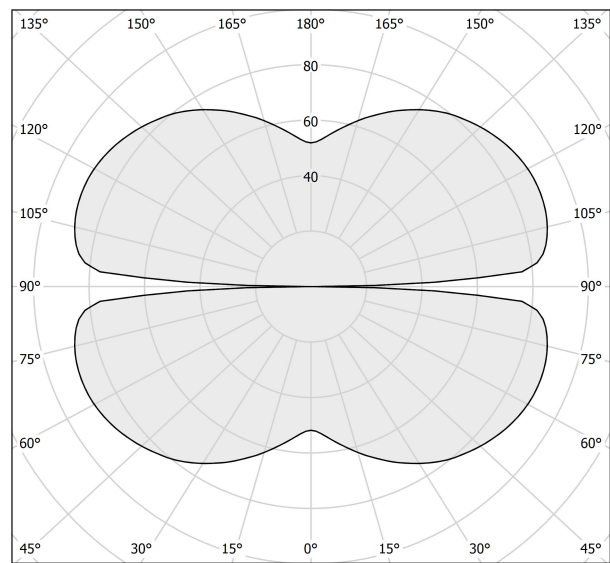

PANZERI

Zero Round

24V DC 24V

M153U30.075.0410

titanium

Spec sheet

CODE	M153U30.075.0410
SYSTEM POWER CONSUMPTION	36W
EFFICACY	84.97lm/W
LIGHT SOURCE	LED
LIGHT SOURCE LIFETIME	L70 (B50) 60.000h
COLOUR TEMPERATURE	3000K Ra>90
LIGHT DISTRIBUTION	diffused
POWER SUPPLY	24V DC
ELECTRICAL CONFIGURATION	24V
DRIVER	remote not included
NOMINAL LUMINOUS FLUX	4252lm
DELIVERED LUMEN OUTPUT	3059lm
EFFICIENCY	71.9%
WEIGHT	1,12 Kg
PROTECTION DEGREE	IP20
COLOUR TOLLERANCES	SDCM 3
PACKING DIMENSIONS	153,0 x 153,0 x 80,0 cm

Extruded polycarbonate diffuser with opaline finish.

Suspension kit with griplocks and 5m (196,9") long steel cables.

5m (196,9") long power cable in transparent PVC.

Provided without power canopy.

Technical drawing

Polar diagram

cd/klm
— C0 - C180 - - - C90 - C270