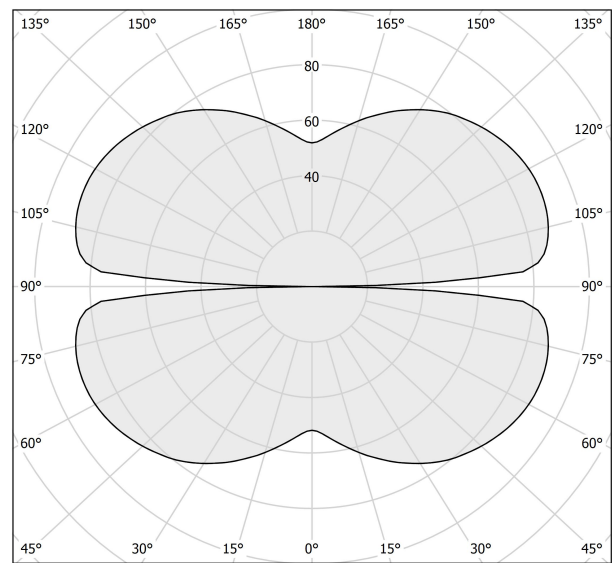

PANZERI

Zero Round

24V DC 24V

M153U30.075.0510

titanium

Spec sheet

CODE	M153U30.075.0510
SYSTEM POWER CONSUMPTION	36W
EFFICACY	84.97lm/W
LIGHT SOURCE	LED
LIGHT SOURCE LIFETIME	L70 (B50) 60.000h
COLOUR TEMPERATURE	2700K Ra>90
LIGHT DISTRIBUTION	diffused
POWER SUPPLY	24V DC
ELECTRICAL CONFIGURATION	24V
DRIVER	remote not included
NOMINAL LUMINOUS FLUX	4252lm
DELIVERED LUMEN OUTPUT	3059lm
EFFICIENCY	71.9%
WEIGHT	1,12 Kg
PROTECTION DEGREE	IP20
COLOUR TOLLERANCES	SDCM 3
PACKING DIMENSIONS	152,0 x 152,0 x 79,0 cm

Extruded polycarbonate diffuser with opaline finish.

Suspension kit with griplocks and 5m (196,9") long steel cables.

5m (196,9") long power cable in transparent PVC.

Provided without power canopy.

Technical drawing

Polar diagram

cd/klm
— C0 - C180 - - - C90 - C270