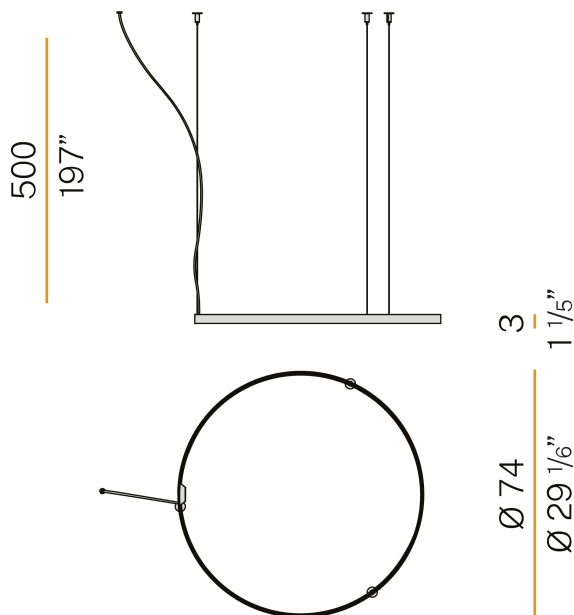

Technical drawing