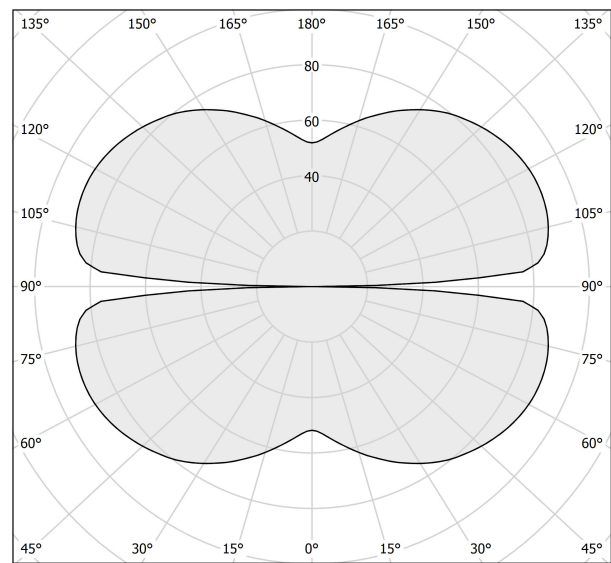

PANZERI

Zero Round

24V DC 24V

M153U30.100.0510

titanium

Spec sheet

CODE	M153U30.100.0510
SYSTEM POWER CONSUMPTION	47W
EFFICACY	86.79lm/W
LIGHT SOURCE	LED
LIGHT SOURCE LIFETIME	L70 (B50) 60.000h
COLOUR TEMPERATURE	2700K Ra>90
LIGHT DISTRIBUTION	diffused
POWER SUPPLY	24V DC
ELECTRICAL CONFIGURATION	24V
DRIVER	remote not included
NOMINAL LUMINOUS FLUX	5670lm
DELIVERED LUMEN OUTPUT	4079lm
EFFICIENCY	71.9%
WEIGHT	1,43 Kg
PROTECTION DEGREE	IP20
COLOUR TOLLERANCES	SDCM 3
PACKING DIMENSIONS	132,0 x 132,0 x 59,0 cm

Extruded polycarbonate diffuser with opaline finish.

Suspension kit with griplocks and 5m (196,9") long steel cables.

5m (196,9") long power cable in transparent PVC.

Provided without power canopy.

Technical drawing

Polar diagram

cd/klm
— C0 - C180 - - - C90 - C270