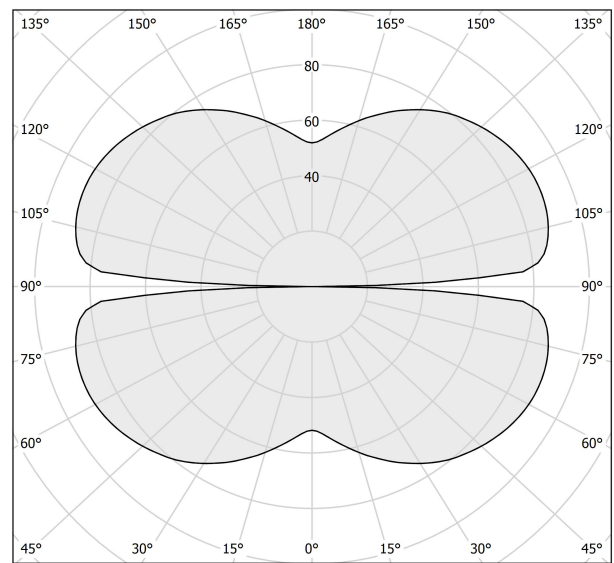

PANZERI

Zero Round

24V DC 24V

M155U01.125.0410

● white

Spec sheet

CODE	M155U01.125.0410
SYSTEM POWER CONSUMPTION	41W
EFFICACY	124.37lm/W
LIGHT SOURCE	LED
LIGHT SOURCE LIFETIME	L70 (B50) 60.000h
COLOUR TEMPERATURE	3000K Ra>90
LIGHT DISTRIBUTION	diffused
POWER SUPPLY	24V DC
ELECTRICAL CONFIGURATION	24V
DRIVER	remote not included
NOMINAL LUMINOUS FLUX	5990lm
DELIVERED LUMEN OUTPUT	5099lm
EFFICIENCY	85.1%
WEIGHT	3,31 lbs
PROTECTION DEGREE	IP20
COLOUR TOLLERANCES	SDCM 3
PACKING DIMENSIONS	52,0 x 52,0 x 3,5 in

Extruded polycarbonate diffuser with opaline finish

Technical drawing

Polar diagram

cd/klm
 — C0 - C180 - - - C90 - C270