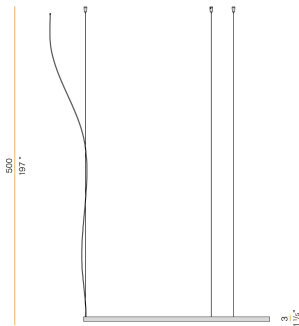

PANZERI

Zero Round

24V DC 24V

M155U01.125.0410

● white

Spec sheet

CODE	M155U01.125.0410
SYSTEM POWER CONSUMPTION	41W
EFFICACY	124.37lm/W
LIGHT SOURCE	LED
LIGHT SOURCE LIFETIME	L70 (B50) 60.000h
COLOUR TEMPERATURE	3000K Ra>90
LIGHT DISTRIBUTION	diffused
POWER SUPPLY	24V DC
ELECTRICAL CONFIGURATION	24V
DRIVER	remote not included
NOMINAL LUMINOUS FLUX	5990lm
DELIVERED LUMEN OUTPUT	5099lm
EFFICIENCY	85.1%
WEIGHT	3,31 lbs
PROTECTION DEGREE	IP20
COLOUR TOLLERANCES	SDCM 3
PACKING DIMENSIONS	52,0 x 52,0 x 3,5 in

Single or multiple pendant lighting fixture for interiors, with direct and indirect light emission.

Bended extruded aluminium structure in white, black, bronze, mat brass or titanium polyacrylic paint.

Extruded polycarbonate diffuser with opaline finish

Technical drawing

Polar diagram

cd/klm
 — C0 - C180 - - - C90 - C270