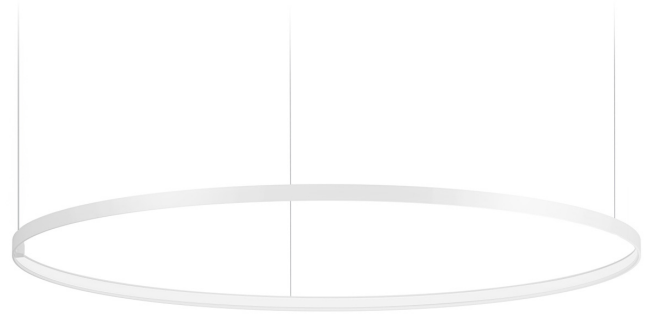

PANZERI

Zero Round

24V DC 24V

M155U01.125.0410

● white

Spec sheet

CODE	M155U01.125.0410
SYSTEM POWER CONSUMPTION	41W
EFFICACY	124.37lm/W
LIGHT SOURCE	LED
LIGHT SOURCE LIFETIME	L70 (B50) 60.000h
COLOUR TEMPERATURE	3000K Ra>90
LIGHT DISTRIBUTION	diffused
POWER SUPPLY	24V DC
ELECTRICAL CONFIGURATION	24V
DRIVER	remote not included
NOMINAL LUMINOUS FLUX	5990lm
DELIVERED LUMEN OUTPUT	5099lm
EFFICIENCY	85.1%
WEIGHT	3,31 lbs
PROTECTION DEGREE	IP20
COLOUR TOLLERANCES	SDCM 3
PACKING DIMENSIONS	52,0 x 52,0 x 3,5 in

Single or multiple pendant lighting fixture for interiors, with direct and indirect light emission.

Bended extruded aluminium structure in white, black, bronze, mat brass or titanium polyacrylic paint.

Extruded polycarbonate diffuser with opaline finish

Technical drawing

Polar diagram

cd/klm
 — C0 - C180 - - - C90 - C270