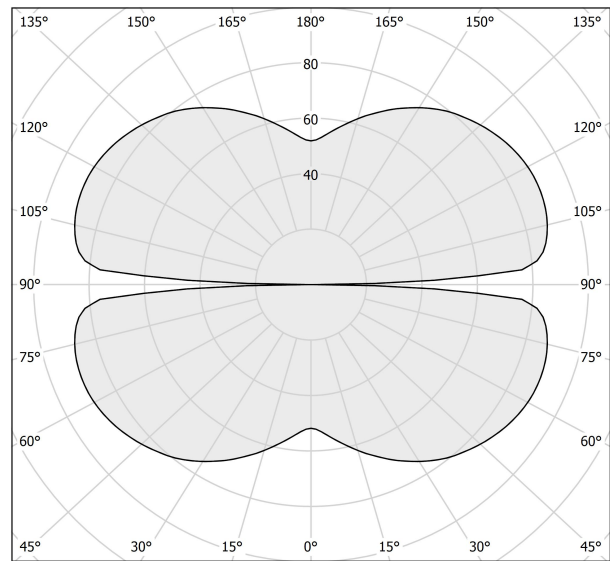

PANZERI

Zero Round

24V DC 24V

M155U01.125.0410

● white

Spec sheet

CODE	M155U01.125.0410
SYSTEM POWER CONSUMPTION	62W
EFFICACY	82.24lm/W
LIGHT SOURCE	LED
LIGHT SOURCE LIFETIME	L70 (B50) 60.000h
COLOUR TEMPERATURE	3000K Ra>90
LIGHT DISTRIBUTION	diffused
POWER SUPPLY	24V DC
ELECTRICAL CONFIGURATION	24V
DRIVER	remote not included
NOMINAL LUMINOUS FLUX	7088lm
DELIVERED LUMEN OUTPUT	5099lm
EFFICIENCY	71.9%
WEIGHT	1,50 Kg
PROTECTION DEGREE	IP20
COLOUR TOLLERANCES	SDCM 3
PACKING DIMENSIONS	132,0 x 132,0 x 9,0 cm

Single or multiple suspension lighting fixture for interiors, with direct and indirect light emission.

Bended extruded aluminium structure in white, black, bronze, mat brass or titanium polyacrylic paint.

Extruded polycarbonate diffuser with opaline finish.

Suspension kit with griplocks and 5m (196,9") long steel cables.

5m (196,9") long power cable in transparent PVC.

Provided without power canopy.

Technical drawing

Polar diagram

cd/klm
— C0 - C180   - - - C90 - C270