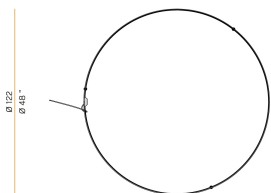

PANZERI

Zero Round

24V DC 24V

M155U01.125.0410

● white

Spec sheet

CODE	M155U01.125.0410
SYSTEM POWER CONSUMPTION	41W
EFFICACY	124.37lm/W
LIGHT SOURCE	LED
LIGHT SOURCE LIFETIME	L70 (B50) 60.000h
COLOUR TEMPERATURE	3000K Ra>90
LIGHT DISTRIBUTION	diffused
POWER SUPPLY	24V DC
ELECTRICAL CONFIGURATION	24V
DRIVER	remote not included
NOMINAL LUMINOUS FLUX	5990lm
DELIVERED LUMEN OUTPUT	5099lm
EFFICIENCY	85.1%
WEIGHT	3,31 lbs
PROTECTION DEGREE	IP20
COLOUR TOLLERANCES	SDCM 3
PACKING DIMENSIONS	52,0 x 52,0 x 3,5 in

Single or multiple pendant lighting fixture for interiors, with direct and indirect light emission.

Bended extruded aluminium structure in white, black, bronze, mat brass or titanium polyacrylic paint.

Extruded polycarbonate diffuser with opaline finish

Technical drawing

Polar diagram

cd/klm
 — C0 - C180 - - - C90 - C270