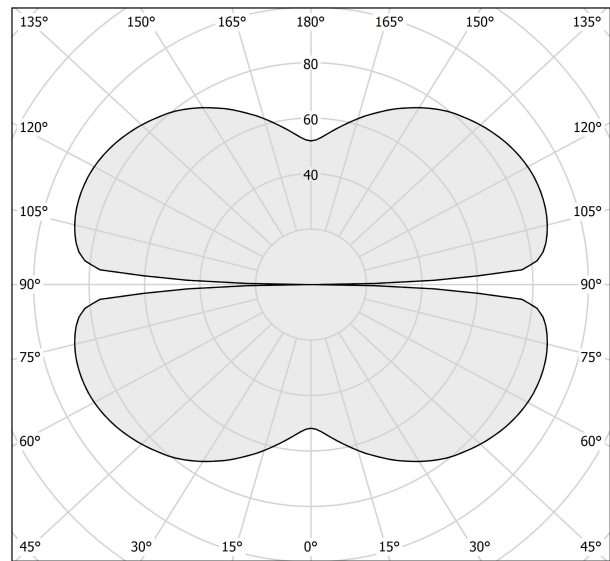

PANZERI

Zero Round

24V DC 24V

M155U01.125.0510

● white

Spec sheet

CODE	M155U01.125.0510
SYSTEM POWER CONSUMPTION	62W
EFFICACY	82.24lm/W
LIGHT SOURCE	LED
LIGHT SOURCE LIFETIME	L70 (B50) 60.000h
COLOUR TEMPERATURE	2700K Ra>90
LIGHT DISTRIBUTION	diffused
POWER SUPPLY	24V DC
ELECTRICAL CONFIGURATION	24V
DRIVER	remote not included
NOMINAL LUMINOUS FLUX	7088lm
DELIVERED LUMEN OUTPUT	5099lm
EFFICIENCY	71.9%
WEIGHT	1,50 Kg
PROTECTION DEGREE	IP20
COLOUR TOLLERANCES	SDCM 3
PACKING DIMENSIONS	132,0 x 132,0 x 9,0 cm

Extruded polycarbonate diffuser with opaline finish.

Suspension kit with griplocks and 5m (196,9") long steel cables.

5m (196,9") long power cable in transparent PVC.

Provided without power canopy.

Technical drawing

Polar diagram

cd/klm
— C0 - C180 - - - C90 - C270