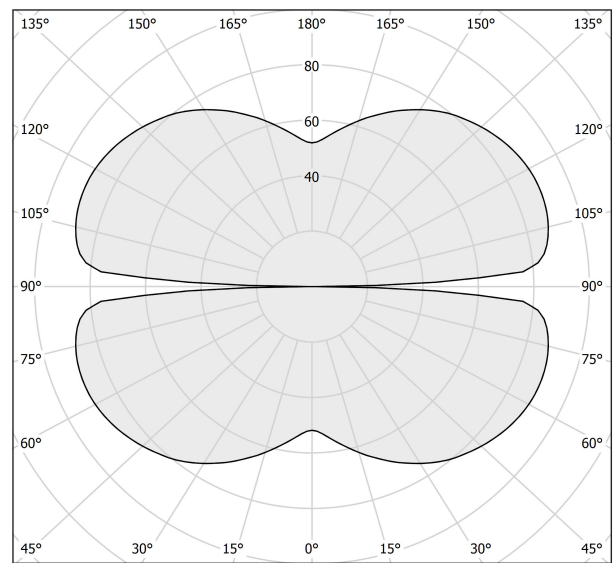

PANZERI

Zero Round

24V DC 24V

M155U01.125.4610

● white

Spec sheet

CODE	M155U01.125.4610
SYSTEM POWER CONSUMPTION	62W
EFFICACY	82.24lm/W
LIGHT SOURCE	LED
LIGHT SOURCE LIFETIME	L70 (B50) 60.000h
COLOUR TEMPERATURE	3500K Ra>90
LIGHT DISTRIBUTION	diffused
POWER SUPPLY	24V DC
ELECTRICAL CONFIGURATION	24V
DRIVER	remote not included
NOMINAL LUMINOUS FLUX	7088lm
DELIVERED LUMEN OUTPUT	5099lm
EFFICIENCY	71.9%
WEIGHT	3,31 lbs
PROTECTION DEGREE	IP20
COLOUR TOLLERANCES	SDCM 3
PACKING DIMENSIONS	52,0 x 52,0 x 3,5 in

Extruded polycarbonate diffuser with opaline finish

Technical drawing

Polar diagram

cd/klm
— C0 - C180 - - - C90 - C270