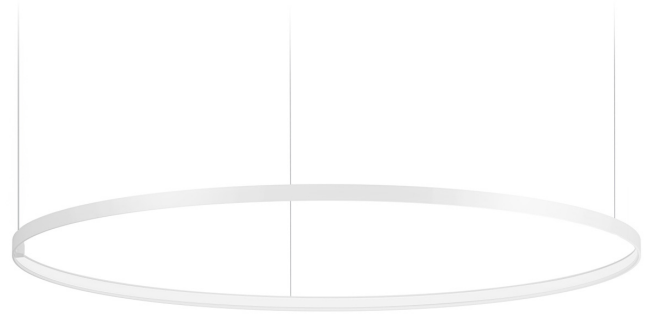

PANZERI

Zero Round

24V DC 24V

M155U01.125.4610

● white

Spec sheet

CODE	M155U01.125.4610
SYSTEM POWER CONSUMPTION	62W
EFFICACY	82.24lm/W
LIGHT SOURCE	LED
LIGHT SOURCE LIFETIME	L70 (B50) 60.000h
COLOUR TEMPERATURE	3500K Ra>90
LIGHT DISTRIBUTION	diffused
POWER SUPPLY	24V DC
ELECTRICAL CONFIGURATION	24V
DRIVER	remote not included
NOMINAL LUMINOUS FLUX	7088lm
DELIVERED LUMEN OUTPUT	5099lm
EFFICIENCY	71.9%
WEIGHT	3,31 lbs
PROTECTION DEGREE	IP20
COLOUR TOLLERANCES	SDCM 3
PACKING DIMENSIONS	52,0 x 52,0 x 3,5 in

Single or multiple pendant lighting fixture for interiors, with direct and indirect light emission.

Bended extruded aluminium structure in white, black, bronze, mat brass or titanium polyacrylic paint.

Extruded polycarbonate diffuser with opaline finish

Technical drawing

Polar diagram

cd/klm
— C0 - C180 - - - C90 - C270