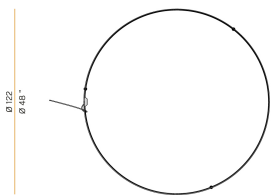

PANZERI

Zero Round

24V DC 24V

M155U01.125.4610

● white

Spec sheet

CODE	M155U01.125.4610
SYSTEM POWER CONSUMPTION	62W
EFFICACY	82.24lm/W
LIGHT SOURCE	LED
LIGHT SOURCE LIFETIME	L70 (B50) 60.000h
COLOUR TEMPERATURE	3500K Ra>90
LIGHT DISTRIBUTION	diffused
POWER SUPPLY	24V DC
ELECTRICAL CONFIGURATION	24V
DRIVER	remote not included
NOMINAL LUMINOUS FLUX	7088lm
DELIVERED LUMEN OUTPUT	5099lm
EFFICIENCY	71.9%
WEIGHT	3,31 lbs
PROTECTION DEGREE	IP20
COLOUR TOLLERANCES	SDCM 3
PACKING DIMENSIONS	52,0 x 52,0 x 3,5 in

Single or multiple pendant lighting fixture for interiors, with direct and indirect light emission.

Bended extruded aluminium structure in white, black, bronze, mat brass or titanium polyacrylic paint.

Extruded polycarbonate diffuser with opaline finish

Technical drawing

Polar diagram

cd/klm
— C0 - C180 - - - C90 - C270