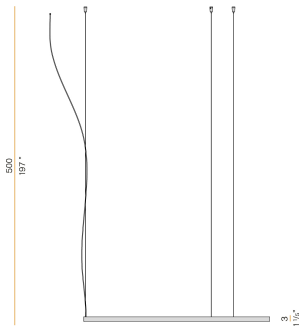

PANZERI

Zero Round

24V DC 24V

M155U01.125.4610

● white

Spec sheet

CODE	M155U01.125.4610
SYSTEM POWER CONSUMPTION	62W
EFFICACY	82.24lm/W
LIGHT SOURCE	LED
LIGHT SOURCE LIFETIME	L70 (B50) 60.000h
COLOUR TEMPERATURE	3500K Ra>90
LIGHT DISTRIBUTION	diffused
POWER SUPPLY	24V DC
ELECTRICAL CONFIGURATION	24V
DRIVER	remote not included
NOMINAL LUMINOUS FLUX	7088lm
DELIVERED LUMEN OUTPUT	5099lm
EFFICIENCY	71.9%
WEIGHT	3,31 lbs
PROTECTION DEGREE	IP20
COLOUR TOLLERANCES	SDCM 3
PACKING DIMENSIONS	52,0 x 52,0 x 3,5 in

Single or multiple pendant lighting fixture for interiors, with direct and indirect light emission.

Bended extruded aluminium structure in white, black, bronze, mat brass or titanium polyacrylic paint.

Extruded polycarbonate diffuser with opaline finish

Technical drawing

Polar diagram

cd/klm
— C0 - C180 - - - C90 - C270