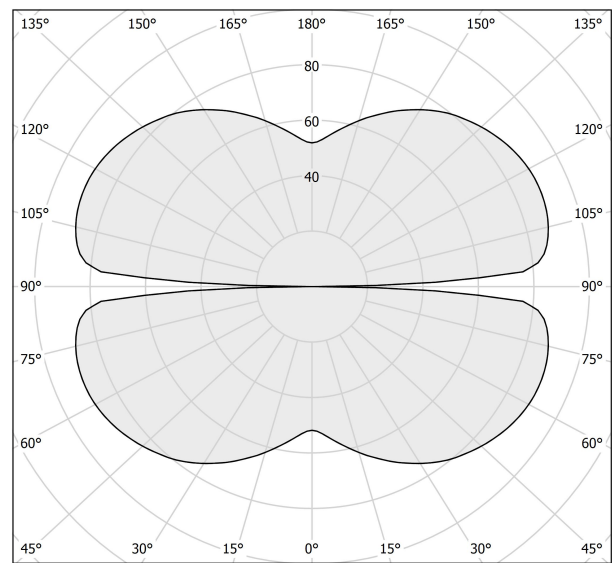

PANZERI

Zero Round

24V DC 24V

M155U01.150.0410

● white

Spec sheet

CODE	M155U01.150.0410
SYSTEM POWER CONSUMPTION	71W
EFFICACY	86.2lm/W
LIGHT SOURCE	LED
LIGHT SOURCE LIFETIME	L70 (B50) 60.000h
COLOUR TEMPERATURE	3000K Ra>90
LIGHT DISTRIBUTION	diffused
POWER SUPPLY	24V DC
ELECTRICAL CONFIGURATION	24V
DRIVER	remote not included
NOMINAL LUMINOUS FLUX	8505lm
DELIVERED LUMEN OUTPUT	6120lm
EFFICIENCY	72%
WEIGHT	1,58 Kg
PROTECTION DEGREE	IP20
COLOUR TOLLERANCES	SDCM 3
PACKING DIMENSIONS	160,0 x 160,0 x 11,0 cm

Extruded polycarbonate diffuser with opaline finish.

Suspension kit with griplocks and 5m (196,9") long steel cables.

5m (196,9") long power cable in transparent PVC.

Provided without power canopy.

Technical drawing

Polar diagram

cd/klm
— C0 - C180 - - - C90 - C270