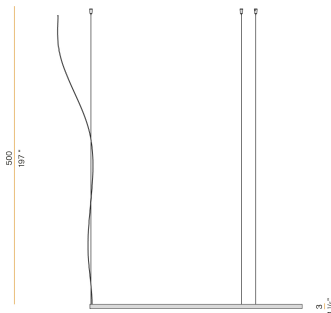

PANZERI

Zero Round

24V DC 24V

M155U01.150.0510

● white

Spec sheet

CODE	M155U01.150.0510
SYSTEM POWER CONSUMPTION	71W
EFFICACY	86.2lm/W
LIGHT SOURCE	LED
LIGHT SOURCE LIFETIME	L70 (B50) 60.000h
COLOUR TEMPERATURE	2700K Ra>90
LIGHT DISTRIBUTION	diffused
POWER SUPPLY	24V DC
ELECTRICAL CONFIGURATION	24V
DRIVER	remote not included
NOMINAL LUMINOUS FLUX	8505lm
DELIVERED LUMEN OUTPUT	6120lm
EFFICIENCY	72%
WEIGHT	3,48 lbs
PROTECTION DEGREE	IP20
COLOUR TOLLERANCES	SDCM 3
PACKING DIMENSIONS	63,0 x 63,0 x 4,3 in

Single or multiple pendant lighting fixture for interiors, with direct and indirect light emission.

Bended extruded aluminium structure in white, black, bronze, mat brass or titanium polyacrylic paint.

Extruded polycarbonate diffuser with opaline finish

Technical drawing

Polar diagram

cd/klm
 — C0 - C180 - - - C90 - C270