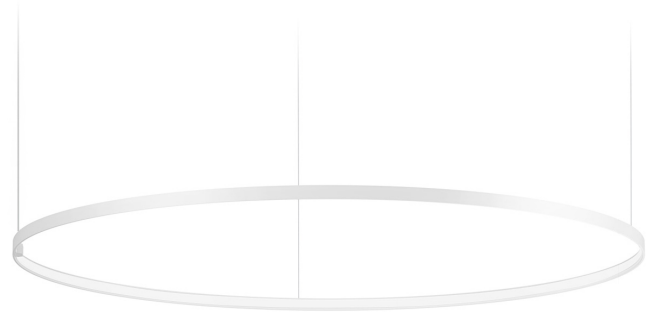

PANZERI

Zero Round

24V DC 24V

M155U01.150.0510

● white

Spec sheet

CODE	M155U01.150.0510
SYSTEM POWER CONSUMPTION	71W
EFFICACY	86.2lm/W
LIGHT SOURCE	LED
LIGHT SOURCE LIFETIME	L70 (B50) 60.000h
COLOUR TEMPERATURE	2700K Ra>90
LIGHT DISTRIBUTION	diffused
POWER SUPPLY	24V DC
ELECTRICAL CONFIGURATION	24V
DRIVER	remote not included
NOMINAL LUMINOUS FLUX	8505lm
DELIVERED LUMEN OUTPUT	6120lm
EFFICIENCY	72%
WEIGHT	3,48 lbs
PROTECTION DEGREE	IP20
COLOUR TOLLERANCES	SDCM 3
PACKING DIMENSIONS	63,0 x 63,0 x 4,3 in

Single or multiple pendant lighting fixture for interiors, with direct and indirect light emission.

Bended extruded aluminium structure in white, black, bronze, mat brass or titanium polyacrylic paint.

Extruded polycarbonate diffuser with opaline finish

Technical drawing

Polar diagram

cd/klm
 — C0 - C180 - - - C90 - C270