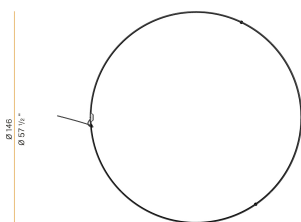

PANZERI

Zero Round

24V DC 24V

M155U01.150.0510

● white

Spec sheet

CODE	M155U01.150.0510
SYSTEM POWER CONSUMPTION	71W
EFFICACY	86.2lm/W
LIGHT SOURCE	LED
LIGHT SOURCE LIFETIME	L70 (B50) 60.000h
COLOUR TEMPERATURE	2700K Ra>90
LIGHT DISTRIBUTION	diffused
POWER SUPPLY	24V DC
ELECTRICAL CONFIGURATION	24V
DRIVER	remote not included
NOMINAL LUMINOUS FLUX	8505lm
DELIVERED LUMEN OUTPUT	6120lm
EFFICIENCY	72%
WEIGHT	3,48 lbs
PROTECTION DEGREE	IP20
COLOUR TOLLERANCES	SDCM 3
PACKING DIMENSIONS	63,0 x 63,0 x 4,3 in

Extruded polycarbonate diffuser with opaline finish

Technical drawing

Polar diagram

cd/klm
 — C0 - C180 - - - C90 - C270