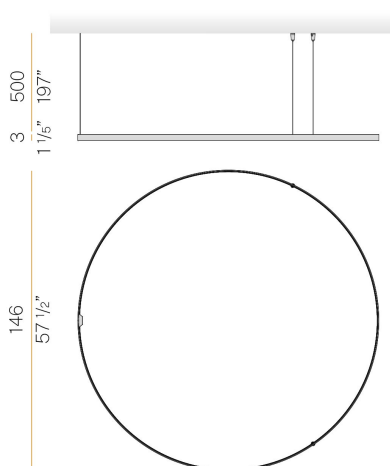

Technical drawing