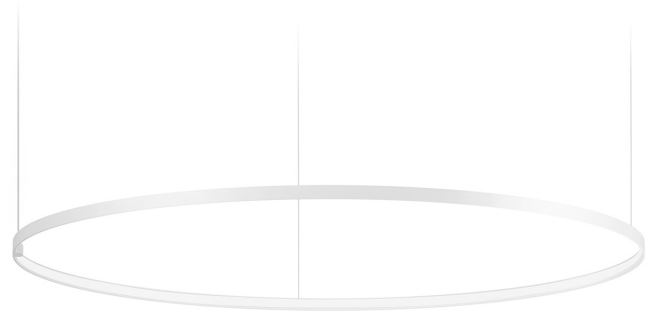

PANZERI

Zero Round

24V DC 24V

M155U01.150.0510

● white

Spec sheet

CODE	M155U01.150.0510
SYSTEM POWER CONSUMPTION	48,5W
EFFICACY	127.5lm/W
LIGHT SOURCE	LED
LIGHT SOURCE LIFETIME	L70 (B50) 60.000h
COLOUR TEMPERATURE	2700K Ra>90
LIGHT DISTRIBUTION	diffused
POWER SUPPLY	24V DC
ELECTRICAL CONFIGURATION	24V
DRIVER	remote not included
NOMINAL LUMINOUS FLUX	7188lm
DELIVERED LUMEN OUTPUT	6120lm
EFFICIENCY	85.1%
WEIGHT	3,48 lbs
PROTECTION DEGREE	IP20
COLOUR TOLLERANCES	SDCM 3
PACKING DIMENSIONS	63,0 x 63,0 x 4,3 in

Single or multiple pendant lighting fixture for interiors, with direct and indirect light emission.

Bended extruded aluminium structure in white, black, bronze, mat brass or titanium polyacrylic paint.

Extruded polycarbonate diffuser with opaline finish

Technical drawing

Polar diagram