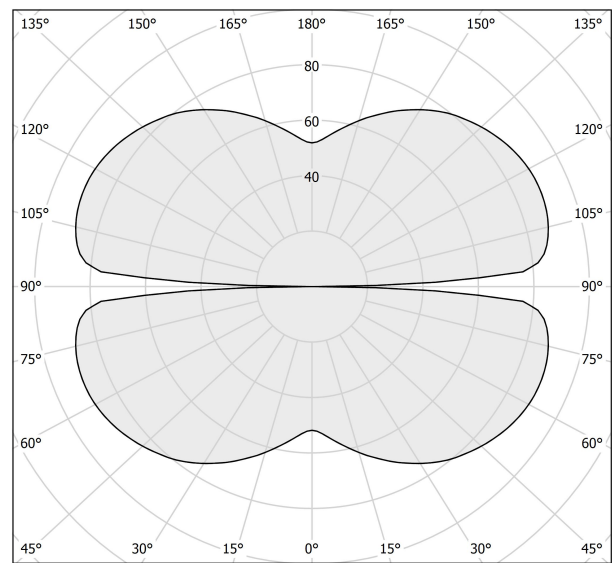

PANZERI

Zero Round

24V DC 24V

M155U01.150.0510

● white

Spec sheet

CODE	M155U01.150.0510
SYSTEM POWER CONSUMPTION	71W
EFFICACY	86.2lm/W
LIGHT SOURCE	LED
LIGHT SOURCE LIFETIME	L70 (B50) 60.000h
COLOUR TEMPERATURE	2700K Ra>90
LIGHT DISTRIBUTION	diffused
POWER SUPPLY	24V DC
ELECTRICAL CONFIGURATION	24V
DRIVER	remote not included
NOMINAL LUMINOUS FLUX	8505lm
DELIVERED LUMEN OUTPUT	6120lm
EFFICIENCY	72%
WEIGHT	1,58 Kg
PROTECTION DEGREE	IP20
COLOUR TOLLERANCES	SDCM 3
PACKING DIMENSIONS	160,0 x 160,0 x 11,0 cm

Extruded polycarbonate diffuser with opaline finish.

Suspension kit with griplocks and 5m (196,9") long steel cables.

5m (196,9") long power cable in transparent PVC.

Provided without power canopy.

Technical drawing

Polar diagram

cd/klm
— C0 - C180 - - - C90 - C270