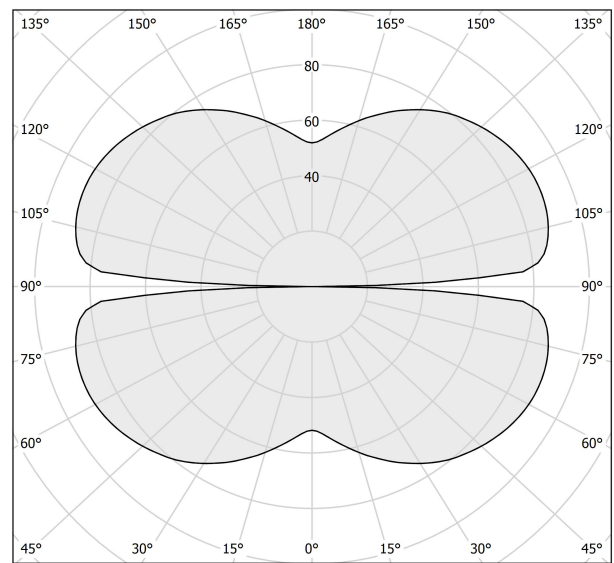

PANZERI

Zero Round

24V DC 24V

M155U01.150.0510

● white

Spec sheet

CODE	M155U01.150.0510
SYSTEM POWER CONSUMPTION	71W
EFFICACY	86.2lm/W
LIGHT SOURCE	LED
LIGHT SOURCE LIFETIME	L70 (B50) 60.000h
COLOUR TEMPERATURE	2700K Ra>90
LIGHT DISTRIBUTION	diffused
POWER SUPPLY	24V DC
ELECTRICAL CONFIGURATION	24V
DRIVER	remote not included
NOMINAL LUMINOUS FLUX	8505lm
DELIVERED LUMEN OUTPUT	6120lm
EFFICIENCY	72%
WEIGHT	3,48 lbs
PROTECTION DEGREE	IP20
COLOUR TOLLERANCES	SDCM 3
PACKING DIMENSIONS	63,0 x 63,0 x 4,3 in

Extruded polycarbonate diffuser with opaline finish

Technical drawing

Polar diagram

cd/klm
 — C0 - C180 - - - C90 - C270