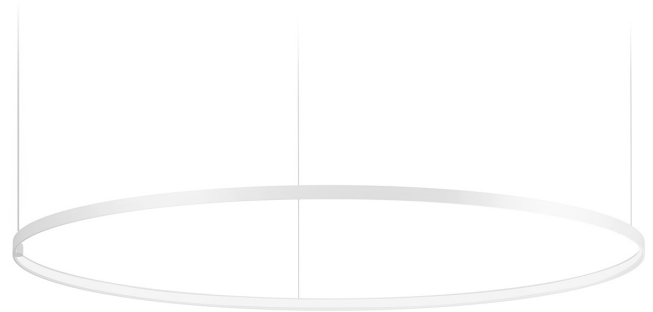

PANZERI

Zero Round

24V DC 24V

M155U01.150.4610

● white

Spec sheet

CODE	M155U01.150.4610
SYSTEM POWER CONSUMPTION	71W
EFFICACY	86.2lm/W
LIGHT SOURCE	LED
LIGHT SOURCE LIFETIME	L70 (B50) 60.000h
COLOUR TEMPERATURE	3500K Ra>90
LIGHT DISTRIBUTION	diffused
POWER SUPPLY	24V DC
ELECTRICAL CONFIGURATION	24V
DRIVER	remote not included
NOMINAL LUMINOUS FLUX	8505lm
DELIVERED LUMEN OUTPUT	6120lm
EFFICIENCY	72%
WEIGHT	3,48 lbs
PROTECTION DEGREE	IP20
COLOUR TOLLERANCES	SDCM 3
PACKING DIMENSIONS	63,0 x 63,0 x 4,3 in

Single or multiple pendant lighting fixture for interiors, with direct and indirect light emission.

Bended extruded aluminium structure in white, black, bronze, mat brass or titanium polyacrylic paint.

Extruded polycarbonate diffuser with opaline finish

Technical drawing

Polar diagram

cd/klm
— C0 - C180 - - - C90 - C270