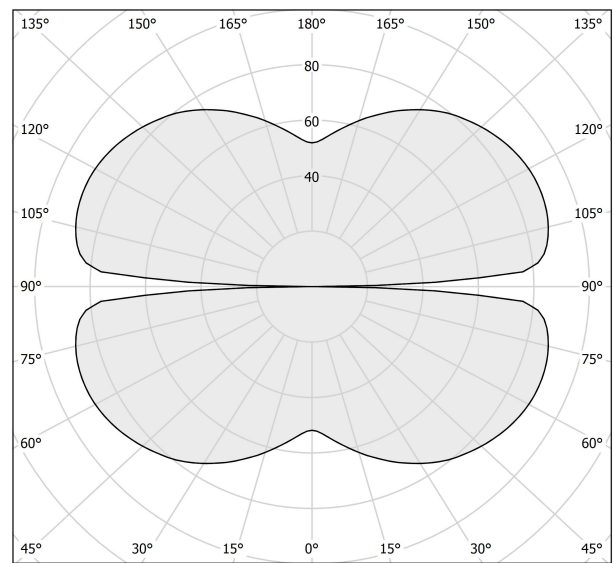

PANZERI

Zero Round

24V DC 24V

M155U01.150.4610

● white

Spec sheet

CODE	M155U01.150.4610
SYSTEM POWER CONSUMPTION	71W
EFFICACY	86.2lm/W
LIGHT SOURCE	LED
LIGHT SOURCE LIFETIME	L70 (B50) 60.000h
COLOUR TEMPERATURE	3500K Ra>90
LIGHT DISTRIBUTION	diffused
POWER SUPPLY	24V DC
ELECTRICAL CONFIGURATION	24V
DRIVER	remote not included
NOMINAL LUMINOUS FLUX	8505lm
DELIVERED LUMEN OUTPUT	6120lm
EFFICIENCY	72%
WEIGHT	3,48 lbs
PROTECTION DEGREE	IP20
COLOUR TOLLERANCES	SDCM 3
PACKING DIMENSIONS	63,0 x 63,0 x 4,3 in

Extruded polycarbonate diffuser with opaline finish

Technical drawing

Polar diagram

cd/klm
— C0 - C180 - - - C90 - C270