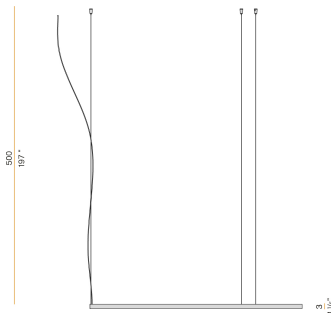

PANZERI

Zero Round

24V DC 24V

M155U01.150.4610

● white

Spec sheet

CODE	M155U01.150.4610
SYSTEM POWER CONSUMPTION	71W
EFFICACY	86.2lm/W
LIGHT SOURCE	LED
LIGHT SOURCE LIFETIME	L70 (B50) 60.000h
COLOUR TEMPERATURE	3500K Ra>90
LIGHT DISTRIBUTION	diffused
POWER SUPPLY	24V DC
ELECTRICAL CONFIGURATION	24V
DRIVER	remote not included
NOMINAL LUMINOUS FLUX	8505lm
DELIVERED LUMEN OUTPUT	6120lm
EFFICIENCY	72%
WEIGHT	3,48 lbs
PROTECTION DEGREE	IP20
COLOUR TOLLERANCES	SDCM 3
PACKING DIMENSIONS	63,0 x 63,0 x 4,3 in

Single or multiple pendant lighting fixture for interiors, with direct and indirect light emission.

Bended extruded aluminium structure in white, black, bronze, mat brass or titanium polyacrylic paint.

Extruded polycarbonate diffuser with opaline finish

Technical drawing

Polar diagram

cd/klm
— C0 - C180 - - - C90 - C270