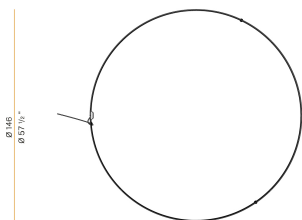

PANZERI

Zero Round

24V DC 24V

M155U01.150.4610

● white

Spec sheet

CODE	M155U01.150.4610
SYSTEM POWER CONSUMPTION	71W
EFFICACY	86.2lm/W
LIGHT SOURCE	LED
LIGHT SOURCE LIFETIME	L70 (B50) 60.000h
COLOUR TEMPERATURE	3500K Ra>90
LIGHT DISTRIBUTION	diffused
POWER SUPPLY	24V DC
ELECTRICAL CONFIGURATION	24V
DRIVER	remote not included
NOMINAL LUMINOUS FLUX	8505lm
DELIVERED LUMEN OUTPUT	6120lm
EFFICIENCY	72%
WEIGHT	3,48 lbs
PROTECTION DEGREE	IP20
COLOUR TOLLERANCES	SDCM 3
PACKING DIMENSIONS	63,0 x 63,0 x 4,3 in

Extruded polycarbonate diffuser with opaline finish

Technical drawing

Polar diagram

cd/klm
— C0 - C180 - - - C90 - C270