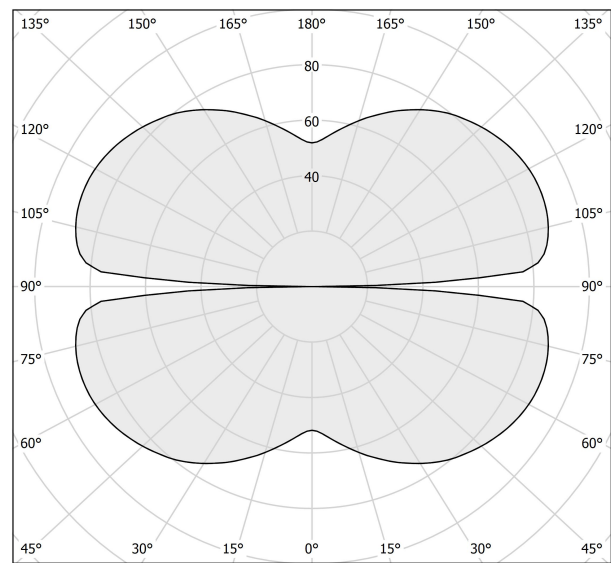

Polar diagram

cd/klm
— C0 - C180   - - - C90 - C270