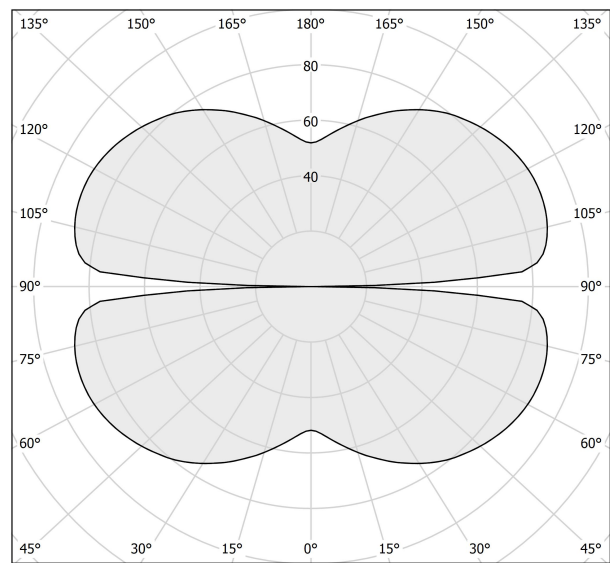

PANZERI

Zero Round

24V DC 24V

M155U01.200.0410

● white

Spec sheet

CODE	M155U01.200.0410
SYSTEM POWER CONSUMPTION	88W
EFFICACY	92.7lm/W
LIGHT SOURCE	LED
LIGHT SOURCE LIFETIME	L70 (B50) 60.000h
COLOUR TEMPERATURE	3000K Ra>90
LIGHT DISTRIBUTION	diffused
POWER SUPPLY	24V DC
ELECTRICAL CONFIGURATION	24V
DRIVER	remote not included
NOMINAL LUMINOUS FLUX	11340lm
DELIVERED LUMEN OUTPUT	8158lm
EFFICIENCY	71.9%
WEIGHT	2,34 Kg
PROTECTION DEGREE	IP20
COLOUR TOLLERANCES	SDCM 3
PACKING DIMENSIONS	200,0 x 200,0 x 11,0 cm

Extruded polycarbonate diffuser with opaline finish.

Suspension kit with griplocks and 5m (196,9") long steel cables.

5m (196,9") long power cable in transparent PVC.

Provided without power canopy.

Technical drawing

Polar diagram

cd/klm
— C0 - C180 - - - C90 - C270