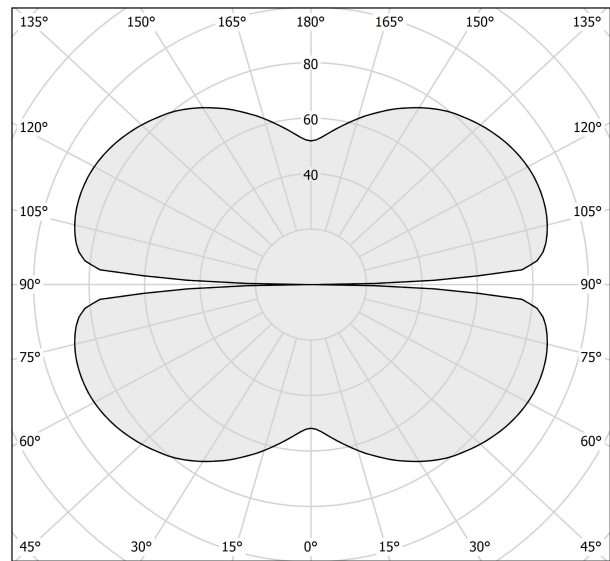

PANZERI

Zero Round

24V DC 24V

M155U01.200.0510

● white

Spec sheet

CODE	M155U01.200.0510
SYSTEM POWER CONSUMPTION	88W
EFFICACY	92.7lm/W
LIGHT SOURCE	LED
LIGHT SOURCE LIFETIME	L70 (B50) 60.000h
COLOUR TEMPERATURE	2700K Ra>90
LIGHT DISTRIBUTION	diffused
POWER SUPPLY	24V DC
ELECTRICAL CONFIGURATION	24V
DRIVER	remote not included
NOMINAL LUMINOUS FLUX	11340lm
DELIVERED LUMEN OUTPUT	8158lm
EFFICIENCY	71.9%
WEIGHT	2,34 Kg
PROTECTION DEGREE	IP20
COLOUR TOLLERANCES	SDCM 3
PACKING DIMENSIONS	200,0 x 200,0 x 11,0 cm

Extruded polycarbonate diffuser with opaline finish.

Suspension kit with griplocks and 5m (196,9") long steel cables.

5m (196,9") long power cable in transparent PVC.

Provided without power canopy.

Technical drawing

Polar diagram

cd/klm
— C0 - C180 - - - C90 - C270