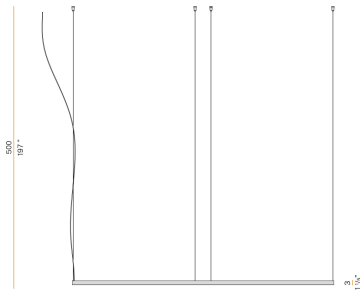

Technical drawing