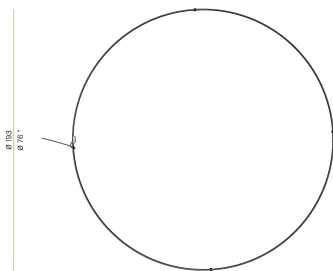

Technical drawing