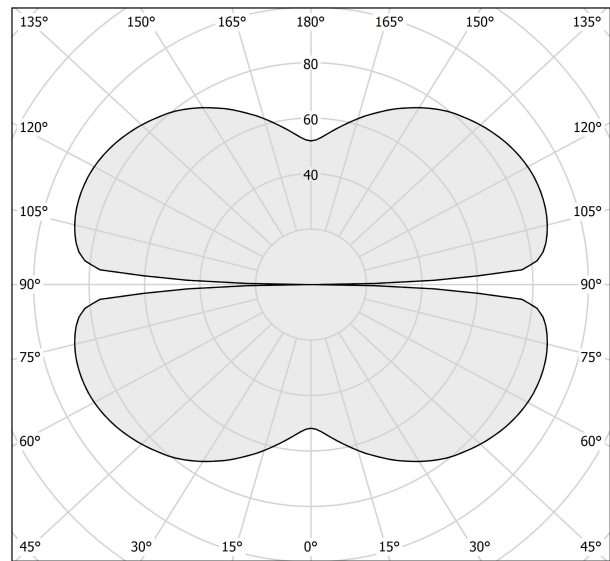

PANZERI

Zero Round

24V DC 24V

M155U02.125.0410

Spec sheet

CODE	M155U02.125.0410
SYSTEM POWER CONSUMPTION	62W
EFFICACY	82.24lm/W
LIGHT SOURCE	LED
LIGHT SOURCE LIFETIME	L70 (B50) 60.000h
COLOUR TEMPERATURE	3000K Ra>90
LIGHT DISTRIBUTION	diffused
POWER SUPPLY	24V DC
ELECTRICAL CONFIGURATION	24V
DRIVER	remote not included
NOMINAL LUMINOUS FLUX	7088lm
DELIVERED LUMEN OUTPUT	5099lm
EFFICIENCY	71.9%
WEIGHT	1,50 Kg
PROTECTION DEGREE	IP20
COLOUR TOLLERANCES	SDCM 3
PACKING DIMENSIONS	132,0 x 132,0 x 9,0 cm

Extruded polycarbonate diffuser with opaline finish.

Suspension kit with griplocks and 5m (196,9") long steel cables.

5m (196,9") long power cable in transparent PVC.

Provided without power canopy.

Technical drawing

Polar diagram

cd/klm
— C0 - C180 - - - C90 - C270