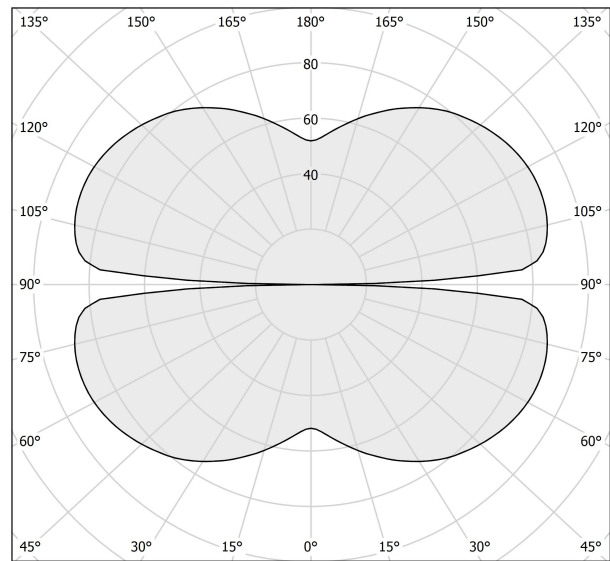

PANZERI

Zero Round

24V DC 24V

M155U02.125.0510

Spec sheet

CODE	M155U02.125.0510
SYSTEM POWER CONSUMPTION	62W
EFFICACY	82.24lm/W
LIGHT SOURCE	LED
LIGHT SOURCE LIFETIME	L70 (B50) 60.000h
COLOUR TEMPERATURE	2700K Ra>90
LIGHT DISTRIBUTION	diffused
POWER SUPPLY	24V DC
ELECTRICAL CONFIGURATION	24V
DRIVER	remote not included
NOMINAL LUMINOUS FLUX	7088lm
DELIVERED LUMEN OUTPUT	5099lm
EFFICIENCY	71.9%
WEIGHT	1,50 Kg
PROTECTION DEGREE	IP20
COLOUR TOLLERANCES	SDCM 3
PACKING DIMENSIONS	132,0 x 132,0 x 9,0 cm

Extruded polycarbonate diffuser with opaline finish.

Suspension kit with griplocks and 5m (196,9") long steel cables.

5m (196,9") long power cable in transparent PVC.

Provided without power canopy.

Technical drawing

Polar diagram

cd/klm
— C0 - C180 - - - C90 - C270