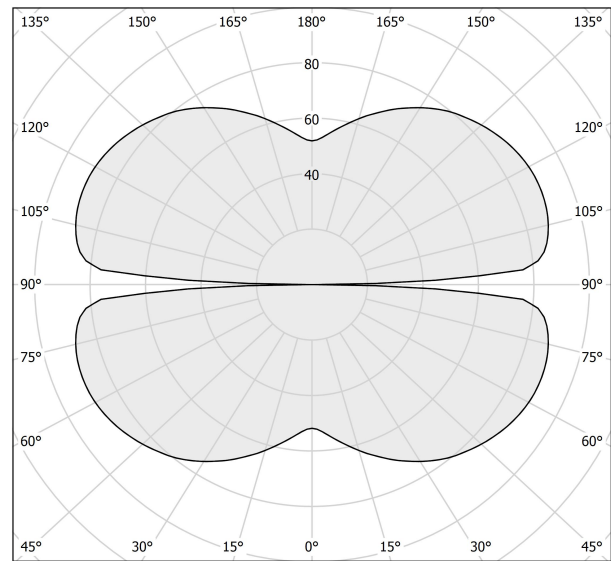

PANZERI

Zero Round

24V DC 24V

M155U02.150.0410

Spec sheet

CODE	M155U02.150.0410
SYSTEM POWER CONSUMPTION	71W
EFFICACY	86.2lm/W
LIGHT SOURCE	LED
LIGHT SOURCE LIFETIME	L70 (B50) 60.000h
COLOUR TEMPERATURE	3000K Ra>90
LIGHT DISTRIBUTION	diffused
POWER SUPPLY	24V DC
ELECTRICAL CONFIGURATION	24V
DRIVER	remote not included
NOMINAL LUMINOUS FLUX	8505lm
DELIVERED LUMEN OUTPUT	6120lm
EFFICIENCY	72%
WEIGHT	1,58 Kg
PROTECTION DEGREE	IP20
COLOUR TOLLERANCES	SDCM 3
PACKING DIMENSIONS	160,0 x 160,0 x 11,0 cm

Extruded polycarbonate diffuser with opaline finish.

Suspension kit with griplocks and 5m (196,9") long steel cables.

5m (196,9") long power cable in transparent PVC.

Provided without power canopy.

Technical drawing

Polar diagram

cd/klm
— C0 - C180 - - - C90 - C270