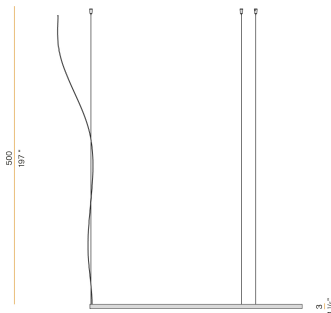

Technical drawing