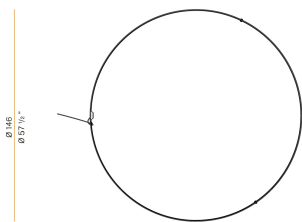

Technical drawing