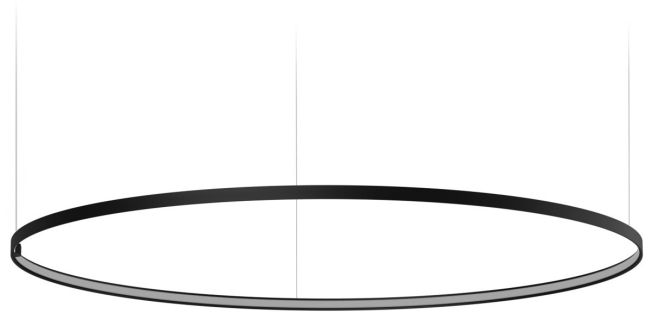

### Spec sheet

CODE	M155U02.150.4610
SYSTEM POWER CONSUMPTION	71W
EFFICACY	86.2lm/W
LIGHT SOURCE	LED
LIGHT SOURCE LIFETIME	L70 (B50) 60.000h
COLOUR TEMPERATURE	3500K Ra>90
LIGHT DISTRIBUTION	diffused
POWER SUPPLY	24V DC
ELECTRICAL CONFIGURATION	24V
DRIVER	remote not included
NOMINAL LUMINOUS FLUX	8505lm
DELIVERED LUMEN OUTPUT	6120lm
EFFICIENCY	72%
WEIGHT	3,48 lbs
PROTECTION DEGREE	IP20
COLOUR TOLLERANCES	SDCM 3
PACKING DIMENSIONS	63,0 x 63,0 x 4,3 in

Single or multiple pendant lighting fixture for interiors, with direct and indirect light emission.

Bended extruded aluminium structure in white, black, bronze, mat brass or titanium polyacrylic paint.