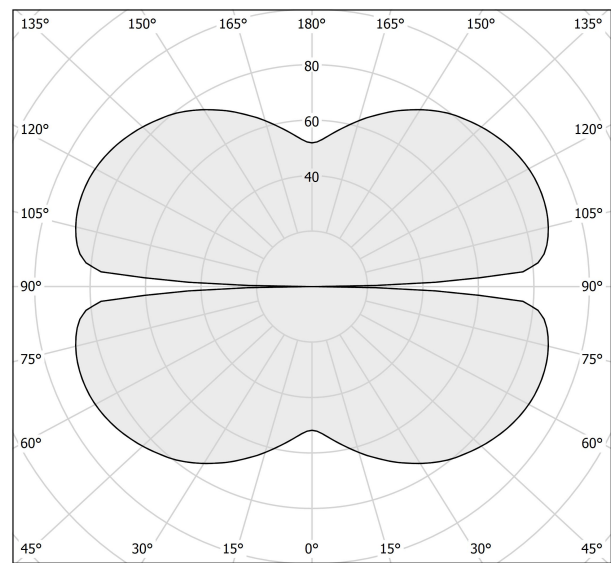

PANZERI

Zero Round

24V DC 24V
M155U17.125.0410

Spec sheet

CODE	M155U17.125.0410
SYSTEM POWER CONSUMPTION	62W
EFFICACY	82.24lm/W
LIGHT SOURCE	LED
LIGHT SOURCE LIFETIME	L70 (B50) 60.000h
COLOUR TEMPERATURE	3000K Ra>90
LIGHT DISTRIBUTION	diffused
POWER SUPPLY	24V DC
ELECTRICAL CONFIGURATION	24V
DRIVER	remote not included
NOMINAL LUMINOUS FLUX	7088lm
DELIVERED LUMEN OUTPUT	5099lm
EFFICIENCY	71.9%
WEIGHT	1,50 Kg
PROTECTION DEGREE	IP20
COLOUR TOLLERANCES	SDCM 3
PACKING DIMENSIONS	132,0 x 132,0 x 9,0 cm

Extruded polycarbonate diffuser with opaline finish.

Suspension kit with griplocks and 5m (196,9") long steel cables.

5m (196,9") long power cable in transparent PVC.

Provided without power canopy.

Technical drawing

Polar diagram

cd/klm
— C0 - C180 - - - C90 - C270