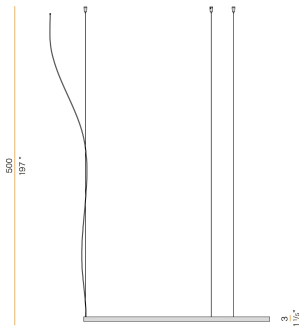

PANZERI

Zero Round

24V DC 24V

M155U17.125.4610

bronze

Spec sheet

CODE	M155U17.125.4610
SYSTEM POWER CONSUMPTION	62W
EFFICACY	82.24lm/W
LIGHT SOURCE	LED
LIGHT SOURCE LIFETIME	L70 (B50) 60.000h
COLOUR TEMPERATURE	3500K Ra>90
LIGHT DISTRIBUTION	diffused
POWER SUPPLY	24V DC
ELECTRICAL CONFIGURATION	24V
DRIVER	remote not included
NOMINAL LUMINOUS FLUX	7088lm
DELIVERED LUMEN OUTPUT	5099lm
EFFICIENCY	71.9%
WEIGHT	3,31 lbs
PROTECTION DEGREE	IP20
COLOUR TOLLERANCES	SDCM 3
PACKING DIMENSIONS	52,0 x 52,0 x 3,5 in

Single or multiple pendant lighting fixture for interiors, with direct and indirect light emission.

Bended extruded aluminium structure in white, black, bronze, mat brass or titanium polyacrylic paint.

Extruded polycarbonate diffuser with opaline finish

Technical drawing

Polar diagram