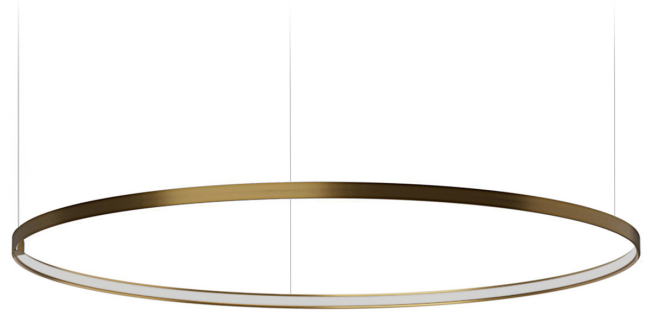

PANZERI

Zero Round

24V DC 24V

M155U17.125.4610

bronze

Spec sheet

CODE	M155U17.125.4610
SYSTEM POWER CONSUMPTION	62W
EFFICACY	82.24lm/W
LIGHT SOURCE	LED
LIGHT SOURCE LIFETIME	L70 (B50) 60.000h
COLOUR TEMPERATURE	3500K Ra>90
LIGHT DISTRIBUTION	diffused
POWER SUPPLY	24V DC
ELECTRICAL CONFIGURATION	24V
DRIVER	remote not included
NOMINAL LUMINOUS FLUX	7088lm
DELIVERED LUMEN OUTPUT	5099lm
EFFICIENCY	71.9%
WEIGHT	3,31 lbs
PROTECTION DEGREE	IP20
COLOUR TOLLERANCES	SDCM 3
PACKING DIMENSIONS	52,0 x 52,0 x 3,5 in

Single or multiple pendant lighting fixture for interiors, with direct and indirect light emission.

Bended extruded aluminium structure in white, black, bronze, mat brass or titanium polyacrylic paint.

Extruded polycarbonate diffuser with opaline finish

Technical drawing

Polar diagram