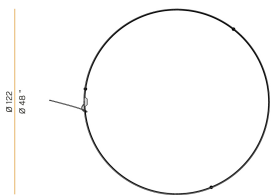

Technical drawing