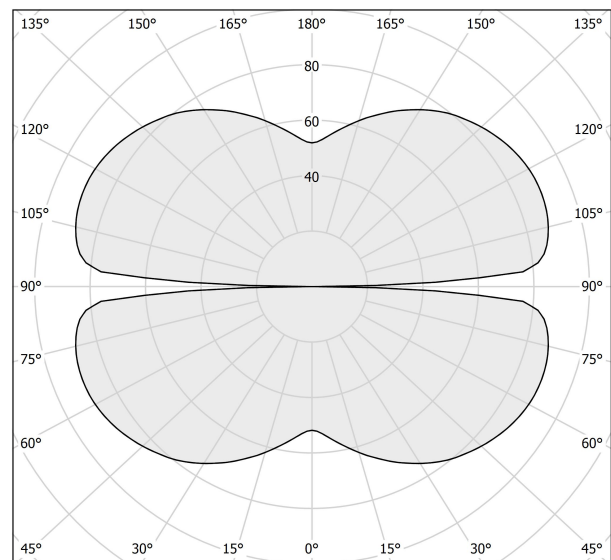

PANZERI

Zero Round

24V DC 24V

M155U17.150.0410

Spec sheet

CODE	M155U17.150.0410
SYSTEM POWER CONSUMPTION	71W
EFFICACY	86.2lm/W
LIGHT SOURCE	LED
LIGHT SOURCE LIFETIME	L70 (B50) 60.000h
COLOUR TEMPERATURE	3000K Ra>90
LIGHT DISTRIBUTION	diffused
POWER SUPPLY	24V DC
ELECTRICAL CONFIGURATION	24V
DRIVER	remote not included
NOMINAL LUMINOUS FLUX	8505lm
DELIVERED LUMEN OUTPUT	6120lm
EFFICIENCY	72%
WEIGHT	1,58 Kg
PROTECTION DEGREE	IP20
COLOUR TOLLERANCES	SDCM 3
PACKING DIMENSIONS	160,0 x 160,0 x 11,0 cm

Extruded polycarbonate diffuser with opaline finish.

Suspension kit with griplocks and 5m (196,9") long steel cables.

5m (196,9") long power cable in transparent PVC.

Provided without power canopy.

Technical drawing

Polar diagram

cd/klm
— C0 - C180 - - - C90 - C270